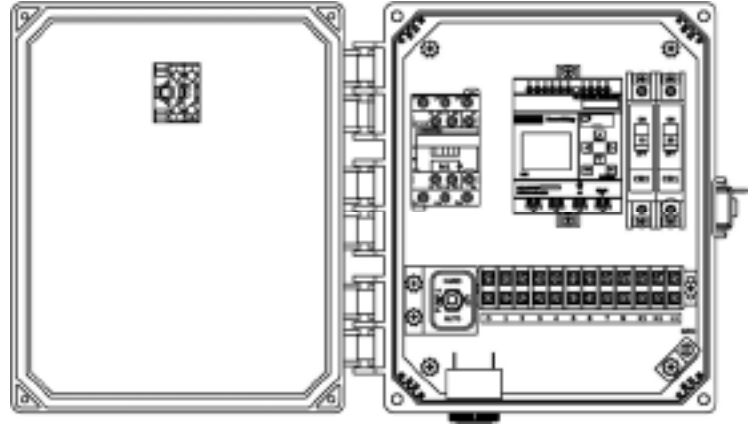

Features & Benefits

- Circuit Breaker for Pump Circuit
- Circuit Breaker for control and alarms
- Separate power circuit for control and alarms
- IEC Contactor
- Easy to Access Terminal Block
- Usable with 120VAC
- Alarm Silence Illuminated Push Switch
- Externally Mounted Audible Alarm
- Pump Hand-Off-Auto Switch
- Low-level Alarm & Redundant cut-off
- External Alarm Light
- 120VAC remote-alarm output
- Digital Dose Timers
- Digital Elapsed Time Meter & Cycle Counter
- Ground Lugs
- Color Coded Internal Wiring
- Rugged Weather Resistant Hinged
- Poly Enclosure w/Sst Latch
- Built and Labeled to UL 508A
Standard w/Nema 4x Rating
- Provided with Wiring Schematic and Detailed Connection Diagram for Installer
- Mounting Feet for Enclosure