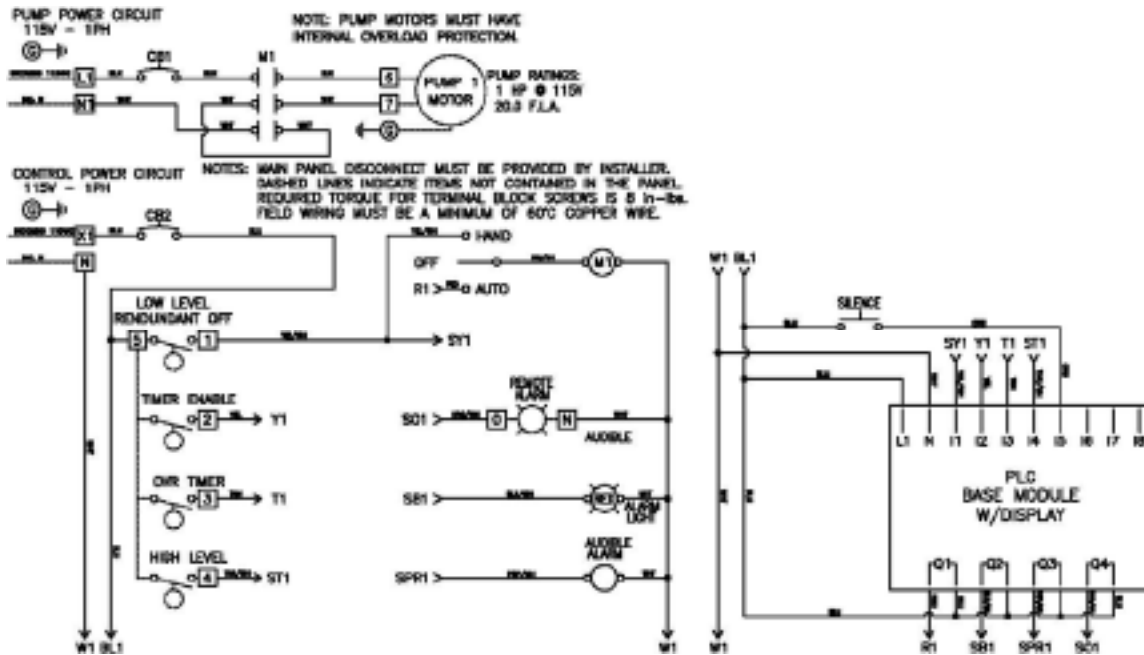

Features & Benefits

- Circuit Breaker for Pump Circuit
- Circuit Breaker for control and alarms
- Separate power circuit for control and alarms
- IEC Contactor
- Easy to Access Terminal Block
- Usable with 120VAC
- Alarm Silence Illuminated Push Switch
- Externally Mounted Audible Alarm
- Pump Hand-Off-Auto Switch
- Low-level Alarm & Redundant cut-off
- External Alarm Light
- 120VAC remote-alarm output
- Digital Dose Timers
- Digital Elapsed Time Meter & Cycle Counter
- Ground Lugs
- Color Coded Internal Wiring
- Rugged Weather Resistant Hinged
- Poly Enclosure w/Sst Latch
- Built and Labeled to UL 508A
Standard w/Nema 4x Rating
- Provided with Wiring Schematic and Detailed Connection Diagram for Installer
- Mounting Feet for Enclosure

(800) 634-4077

“50A808” Simplex 120V 1 Phase Control Panel

Panel Dimensions

Panel Schematic

Contactors - Relays - Switches

<http://www.mdious.com>