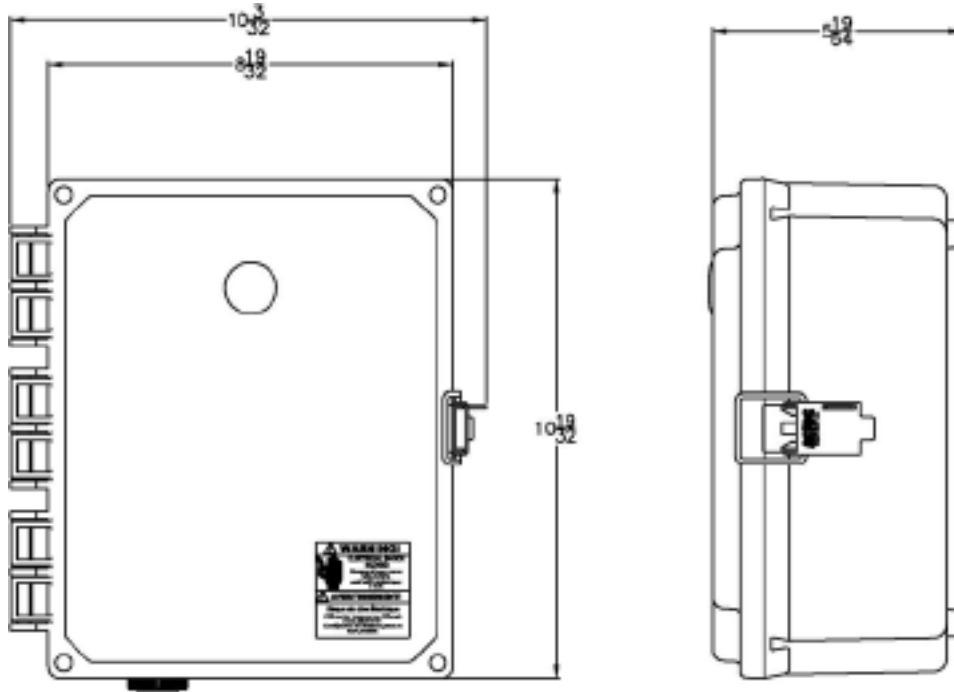

Features & Benefits

- Circuit Breaker for Pump Circuit
- Circuit Breaker for control and alarms
- Separate power circuit for control and alarms
- IEC Contactor
- Easy to Access Terminal Block
- Usable with 120VAC
- Alarm Silence Illuminated Push Switch
- Externally Mounted Audible Alarm
- Pump Hand-Off-Auto Switch
- Low-level Alarm & Redundant cut-off
- External Alarm Light
- 120VAC remote-alarm output
- Digital Dose Timers
- Digital Elapsed Time Meter & Cycle Counter
- Ground Lugs
- Color Coded Internal Wiring
- Rugged Weather Resistant Hinged
- Poly Enclosure w/Sst Latch
- Built and Labeled to UL 508A
Standard w/Nema 4x Rating
- Provided with Wiring Schematic and Detailed Connection Diagram for Installer
- Mounting Feet for Enclosure

(800) 634-4077

“50A808” Simplex 120V 1 Phase Control Panel

Panel Dimensions

Panel Schematic

Contactors - Relays - Switches

<http://www.mdious.com>