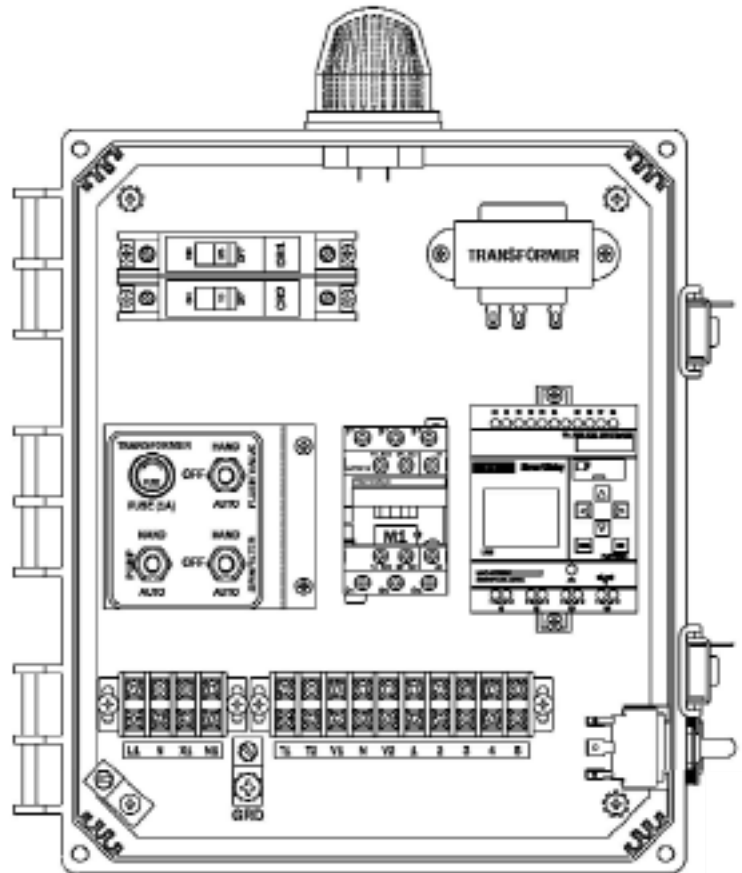

## CONTROL PANEL

### “50A807B-DRIP1-B” Model Simplex Drip Style Control Panel

#### Features & Benefits

- Circuit Breakers for Pump & Control Circuits
- IEC Rated Motor Contactor
- Large & Easy to Access Terminal Block
- Usable with 115V Power
- Externally Mounted Run/Mute/Test Switch w/UV resistant sealing boot
- Externally Mounted Audible Alarm
- Rugged UV resistant Externally Mounted Alarm Light
- Durable Weather Resistant Hinged Poly Enclosure w/Sst Latches
- Pump Hand-Off-Auto Switch
- Valve Hand-Off-Auto Switches
- Programmable Relay for Control Logic
- Ground Lugs
- 24VAC Power for Valves
- Nema 4x Rating
- Color Coded Internal Wiring
- Built and Labeled to UL 508A Standard
- Provided with Wiring Schematic and Detailed Connection Diagram for Installer
- Mounting Feet for Enclosure

### Panel Dimensions