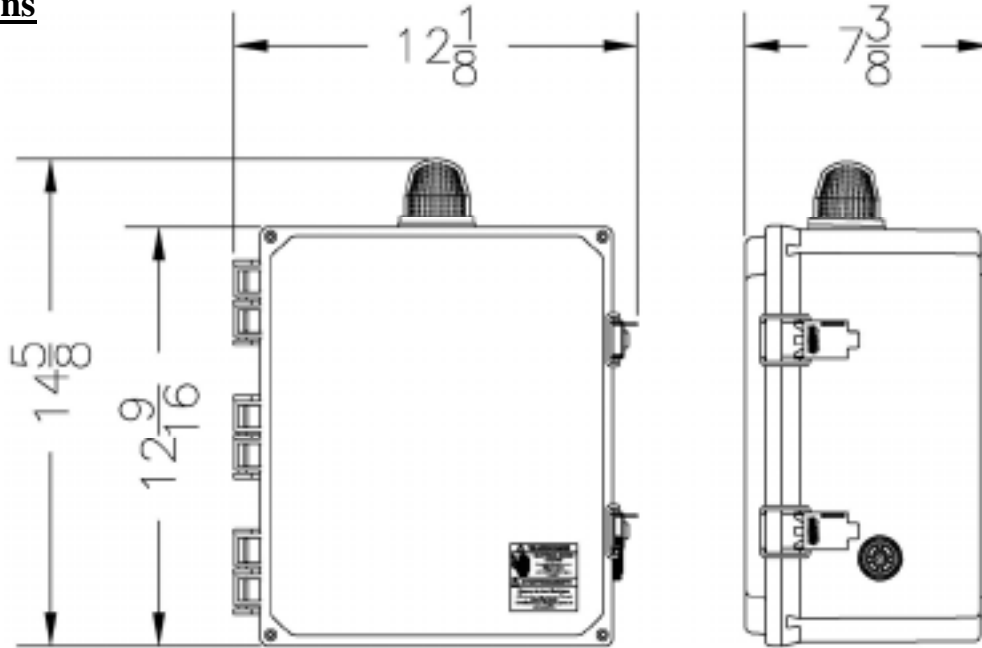

## “50A807 B-DRIP1-B” Model Simplex Drip Style Control Panel

### Panel Dimensions