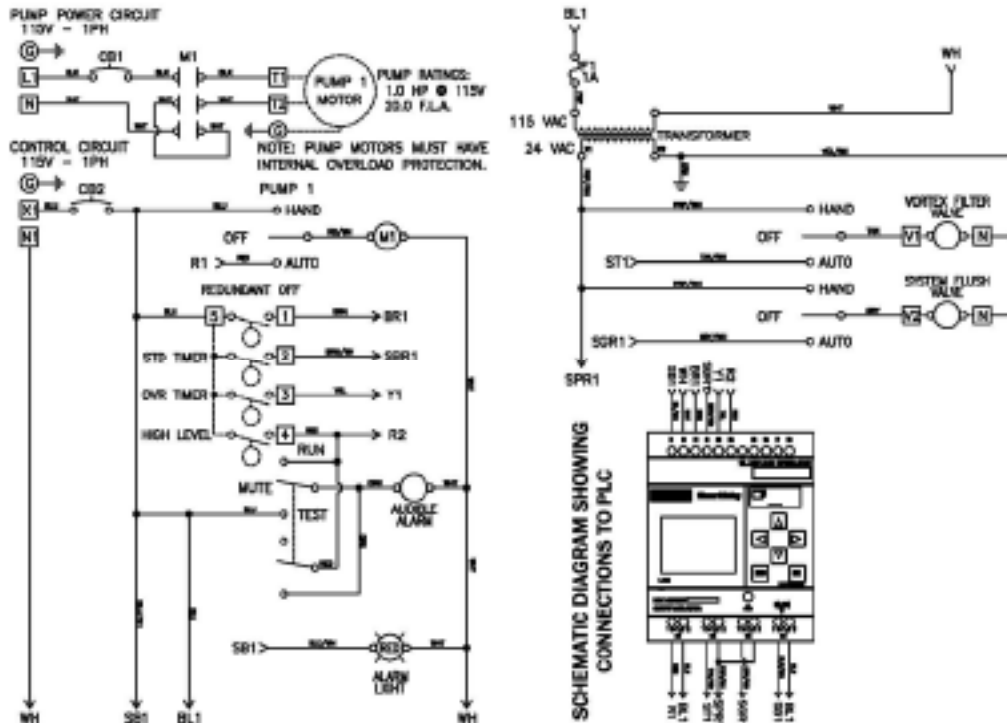

Panel Schematic

Contactors - Relays - Switches

<http://www.mdious.com>