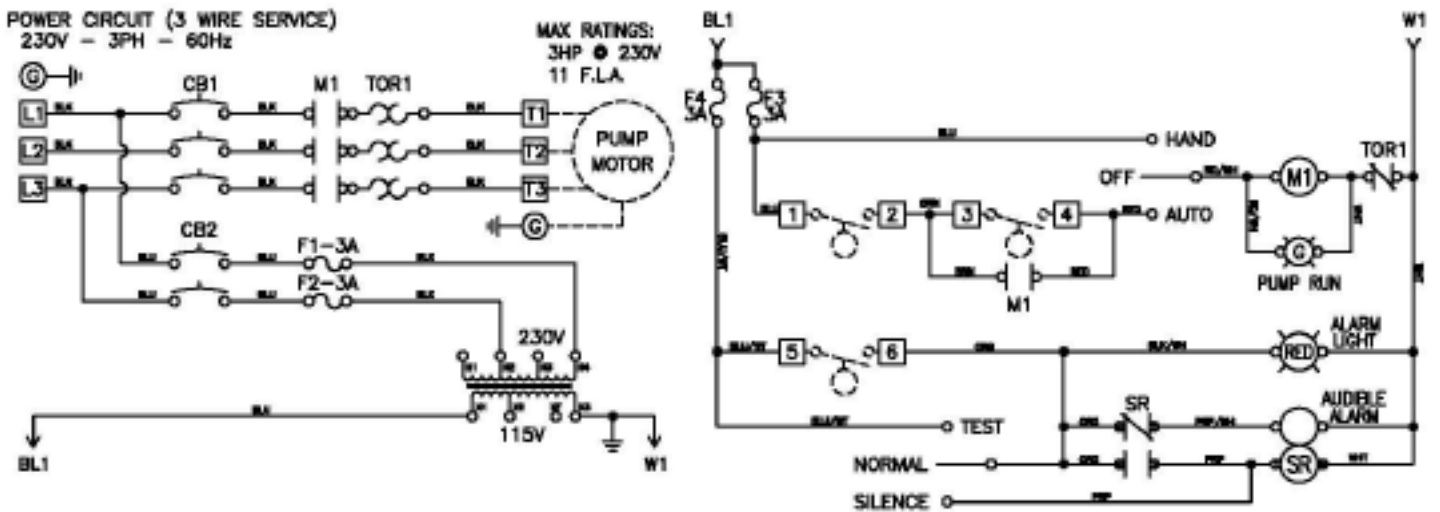

Features & Benefits

- Circuit Breakers for Pump, & Control Circuits
- Circuit Breaker for Controls & Alarm
- IEC Motor Contactor & Overload
- Easy to Access Terminal Block
- Usable with 208 VAC or 230VAC
- Externally Mounted Test/Normal/Silence Switch
w/UV resistant sealing boot
- Externally Mounted Audible Alarm
- Pump Hand-Off-Auto Switch
- Pump Running Light
- Transformer w/Primary & Secondary Fuse Protection
- Large External Alarm Light
- Separate Control & Alarm Fuses
- Ground Lugs
- Color Coded Internal Wiring
- Rugged Weather Resistant Hinged Poly Enclosure w/Sst Latches
- Built and Labeled to UL 508A Standard w/Nema 4x Rating
- Provided with Wiring Schematic and Detailed Connection Diagram for Installer
- Mounting Feet for Enclosure

Post Office Box 710 - U.S. 12 East - Edwardsburg, Michigan 49112-0710

Phone (269) 663-8574 - Fax (269) 663-2924

(800) 634-4077

“50A007” Model Simplex 3 Phase Control Panel

Panel Dimensions

Panel Schematic

Contactors - Relays - Switches