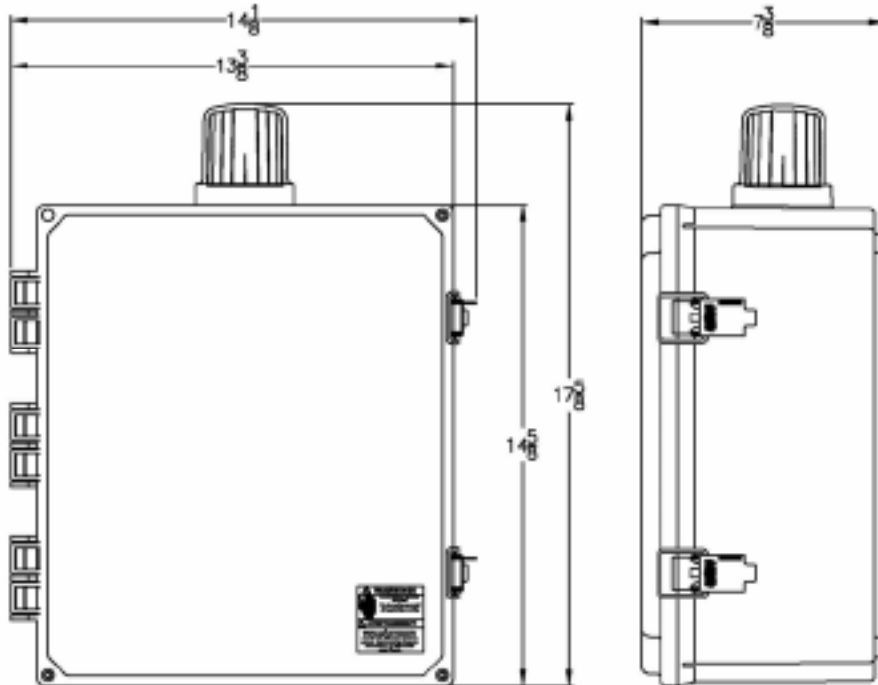

(Standard 50A007 Shown)

Available Options(*)

- Fiberglass Enclosure
- Flasher
- Dead Front Inner Door
- Auxiliary Alarm Contacts
- Mercury or Mechanical Float Switches for the Pumps and High Water Alarm Circuits

Post Office Box 710 - U.S. 12 East - Edwardsburg, Michigan 49112-0710

Phone (269) 663-8574 - Fax (269) 663-2924

(800) 634-4077

“50A007” Model Simplex 3 Phase Control Panel

Panel Dimensions

Panel Schematic

Contactors - Relays - Switches