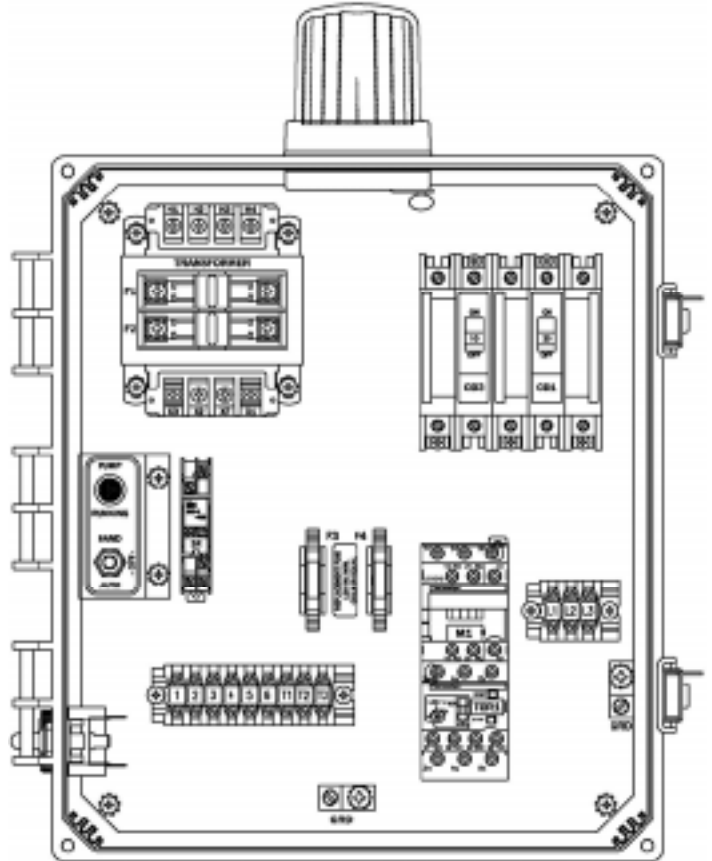

Features & Benefits

- Circuit Breakers for Pump, & Control Circuits
- Circuit Breaker for Controls & Alarm
- IEC Motor Contactor & Overload
- Easy to Access Terminal Block
- Usable with 208 VAC or 230VAC
- Externally Mounted Test/Normal/Silence Switch
w/UV resistant sealing boot
- Externally Mounted Audible Alarm
- Pump Hand-Off-Auto Switch
- Pump Running Light
- Transformer w/Primary & Secondary Fuse Protection
- Large External Alarm Light
- Separate Control & Alarm Fuses
- Ground Lugs
- Color Coded Internal Wiring
- Rugged Weather Resistant Hinged Poly Enclosure w/Sst Latches
- Built and Labeled to UL 508A Standard w/Nema 4x Rating
- Provided with Wiring Schematic and Detailed Connection Diagram for Installer
- Mounting Feet for Enclosure

(Standard 50A007 Shown)

Available Options(*)

- Fiberglass Enclosure
- Flasher
- Dead Front Inner Door
- Auxiliary Alarm Contacts
- Mercury or Mechanical Float Switches for the Pumps and High Water Alarm Circuits