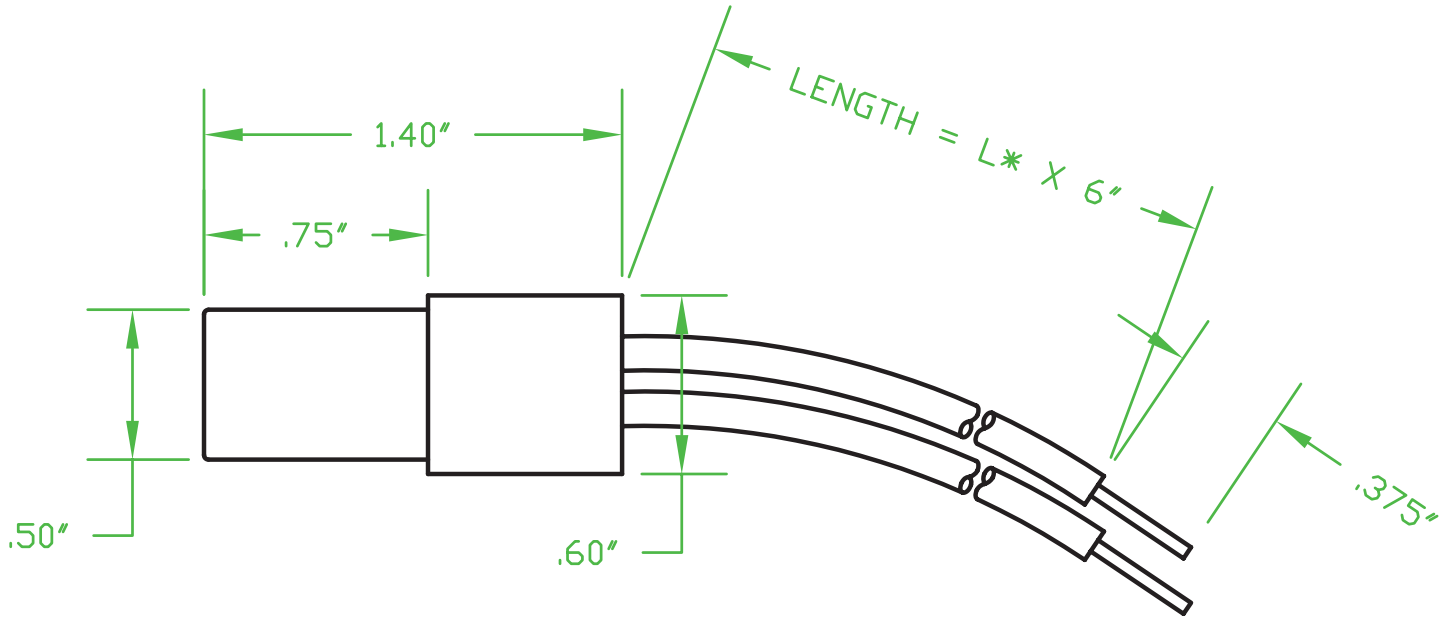

WATS-1C-L*

L1 = 6"

L2 = 12"

L3 = 18"

L4 = 24"

L1A = 6" + RING TERMINAL

WIRE: 20 AWG SILICONE RUBBER

UL RATINGS: 2 AMP @ 120 VAC
1 AMP @ 240 VAC

SP RATINGS: 1 AMP @ 120 VAC
1 AMP @ 28 VDC

OPERATING ANGLE:

CONTACTS OPENS @ 45° ABOVE HORIZONTAL OR BEFORE
CONTACTS CLOSE @ 45° BELOW HORIZONTAL

Contactors - Relays - Switches

<http://www.mdious.com>