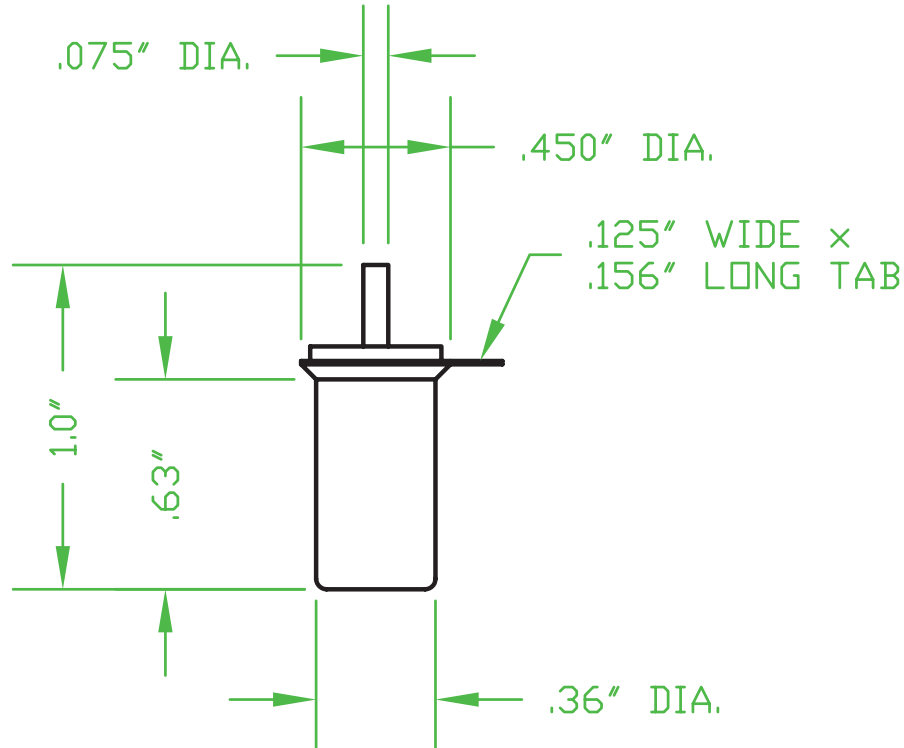

MERCURY DISPLACEMENT INDUSTRIES, INC.

Post Office Box 710 - U.S. 12 East - Edwardsburg, Michigan 49112-0710

Phone (269) 663-8574 - Fax (269) 663-2924

(800) 634-4077

WATS-1

 RATINGS: 2 AMP @ 120 VAC
1 AMP @ 240 VAC

 RATINGS: 1 AMP @ 120 VAC
1 AMP @ 28 VDC

OPERATING ANGLE:

CONTACTS OPENS @ 45° ABOVE HORIZONTAL OR BEFORE

CONTACTS CLOSE @ 45° BELOW HORIZONTAL

Contactors - Relays - Switches

<http://www.mdious.com>