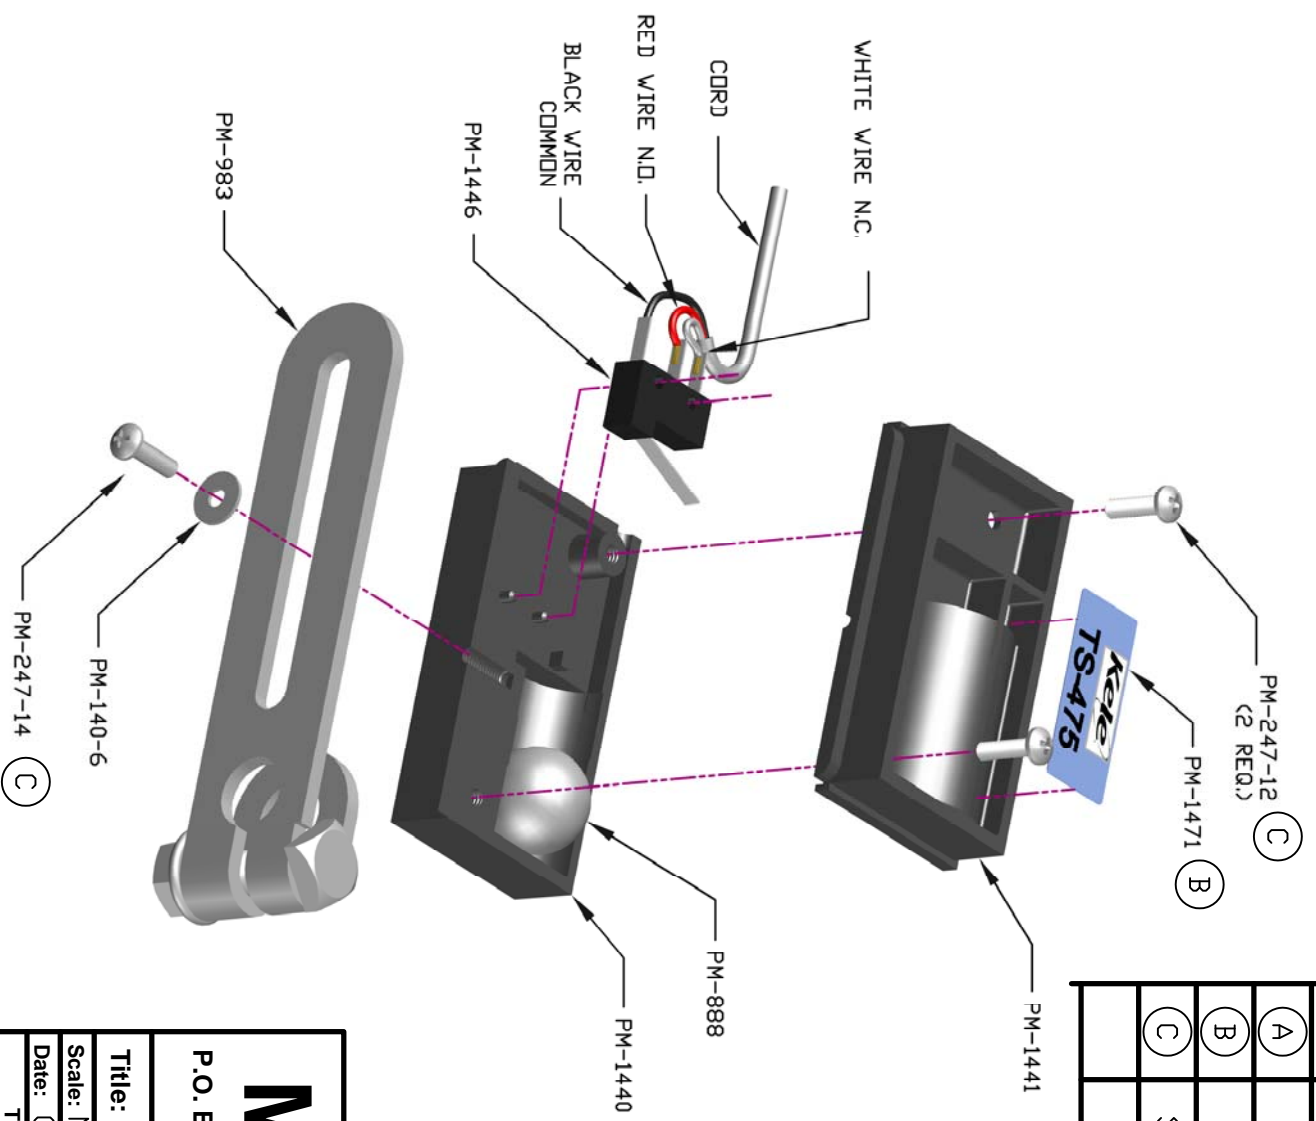

Rev.	Description	Date	By	E-Ch
A	CORRECTED MIS-NUMBERED HOUSINGS	8-1-06	W.E.B.	--
B	ADDED PM-1471	8-3-06	J.J.C.	W.E.B.
C	SCREWS WERE PM-247-15	6-8-10	J.J.S.	W.E.B.

MDI
Mercury Displacement Industries, Inc.

Phone (269) 663-8574 Fax (269) 663-2924
P.O. Box 710 25028 US 12 East Edwardsburg, MI 49112-0710
Visit our website @ <mdi.us.com>

Title: ILLUSTRATION, MECH. DAMPER ASS'Y

Scale: NONE	Iss. By: J.J.C.	Check by: W.E.B.
Date: 01-13-06		01-16-06
Tolerance Unless Otherwise Specified		
.XXX = ± .005 .XX = ± .020 ANGLE = ± 1°		
Dwg. No. PS-313		