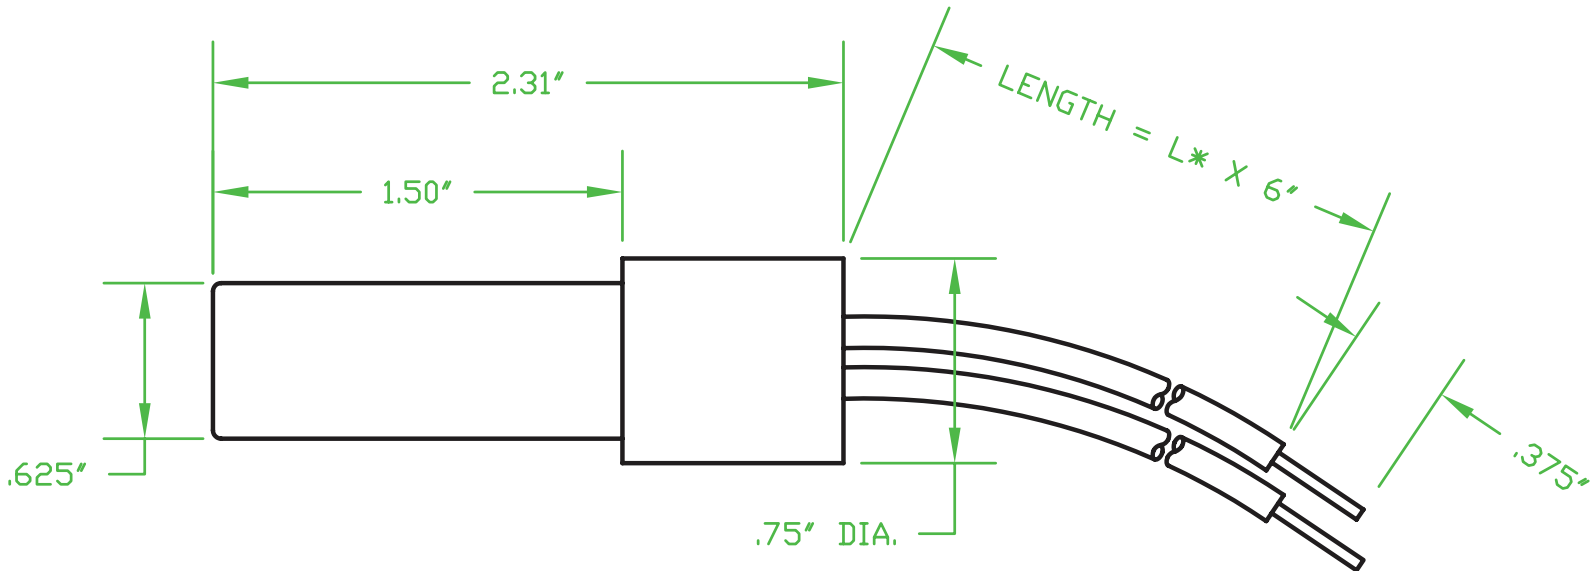

MERCURY DISPLACEMENT INDUSTRIES, INC.

Post Office Box 710 - U.S. 12 East - Edwardsburg, Michigan 49112-0710

Phone (269) 663-8574 - Fax (269) 663-2924

(800) 634-4077

TS-20C-L*

TS-20C-L*

L1 = 6"

L2 = 12"

L3 = 18"

L4 = 24"

L1A = 6" + RING TERMINAL

WIRE: 12 AWG

SILICONE RUBBER

RATINGS: 20 AMP @ 240 VAC

OPERATING ANGLE:

CONTACTS OPENS @ 5° ABOVE HORIZONTAL OR BEFORE