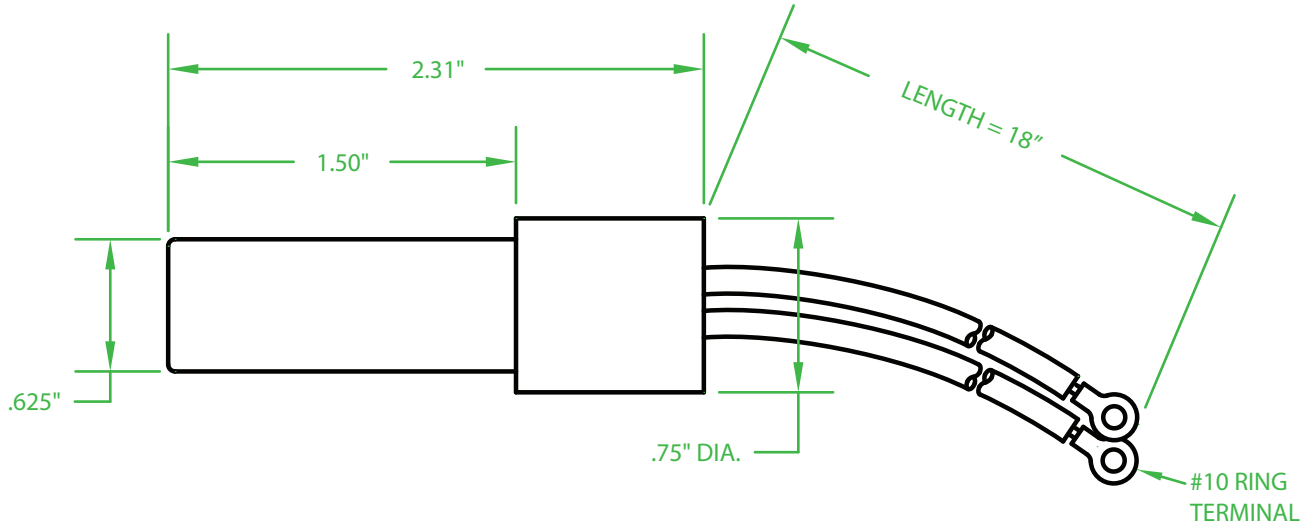

MERCURY DISPLACEMENT INDUSTRIES, INC.

Post Office Box 710 - U.S. 12 East - Edwardsburg, Michigan 49112-0710

Phone (269) 663-8574 - Fax (269) 663-2924

(800) 634-4077

TS-20C-L3A

MERCURY TILT SWITCH

RATINGS: 20 AMP @ 120 VAC

CASE: VALOX 420.

WIRE: 12 AWG SILICONE RUBBER

CONTAINS MERCURY - RECYCLE PROPERLY

OPERATING ANGLE: CONTACTS OPENS BY 5° ABOVE HORIZONTAL
CONTACTS CLOSE BY 5° BELOW HORIZONTAL

Contactors - Relays - Switches