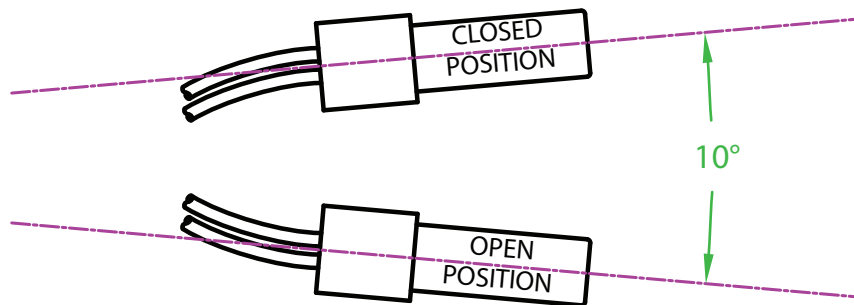

CASE: VALOX 420.

WIRE: 12 AWG SILICONE RUBBER

CONTAINS MERCURY - RECYCLE PROPERLY

OPERATING ANGLE: CONTACTS OPENS BY 5° ABOVE HORIZONTAL
CONTACTS CLOSE BY 5° BELOW HORIZONTAL

Contactors - Relays - Switches