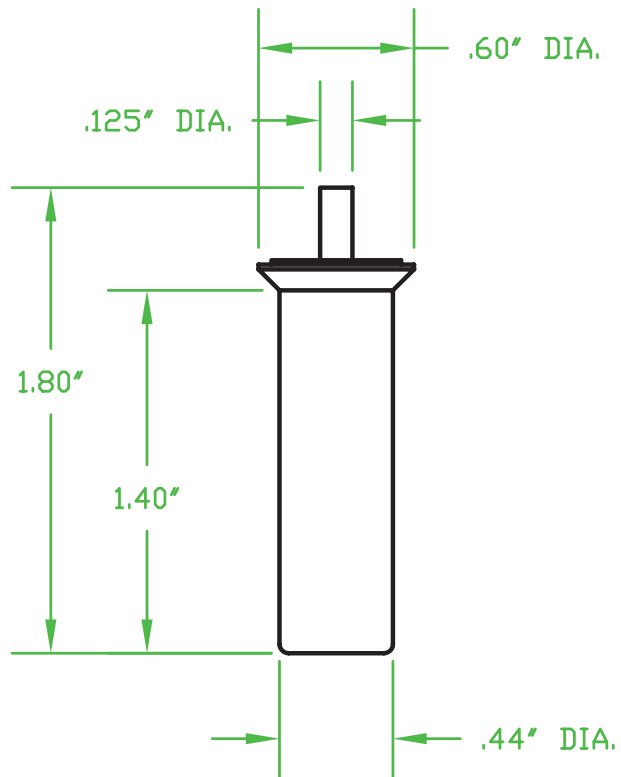

MERCURY DISPLACEMENT INDUSTRIES, INC.

Post Office Box 710 - U.S. 12 East - Edwardsburg, Michigan 49112-0710

Phone (269) 663-8574 - Fax (269) 663-2924

(800) 634-4077

TS-20

RATINGS: 20 AMP @ 240 VAC

OPERATING ANGLE:

CONTACTS OPENS @ 5° ABOVE HORIZONTAL OR BEFORE
CONTACTS CLOSE @ 5° BELOW HORIZONTAL

Contactors - Relays - Switches

<http://www.mdius.com>