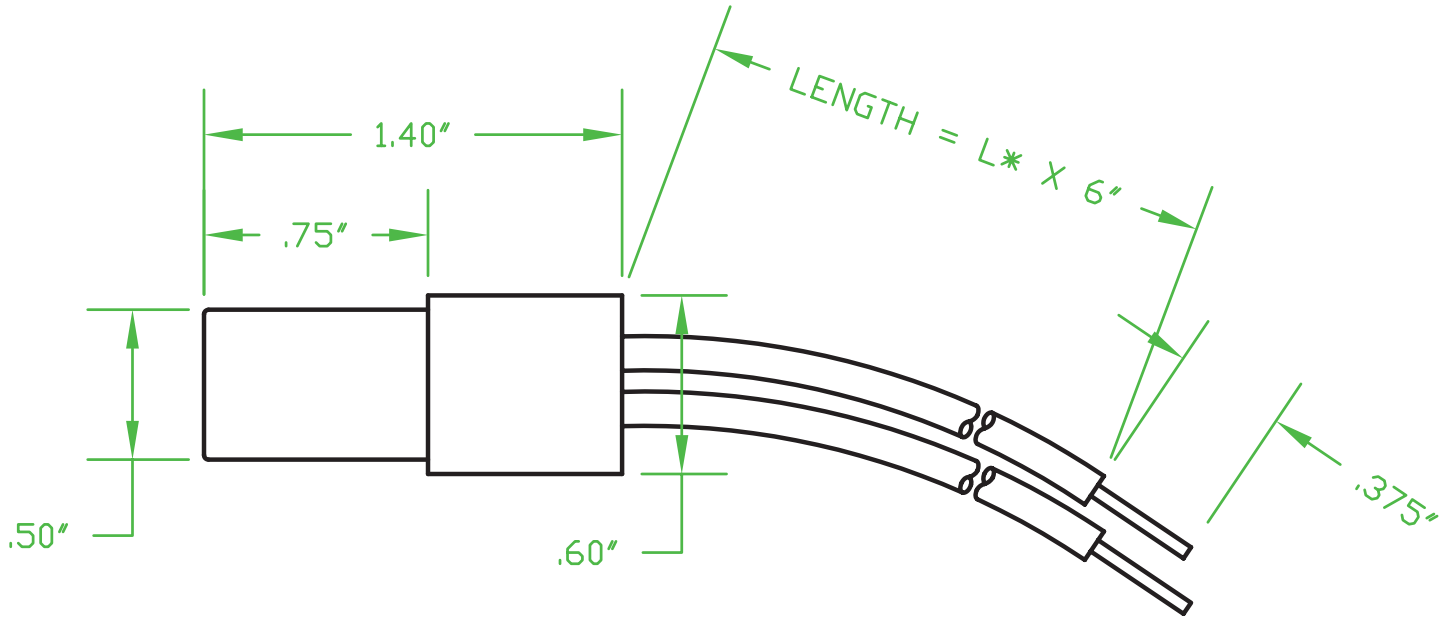

TS-1C-L*

TS-1C-L*

L1 = 6"

L2 = 12"

L3 = 18"

L4 = 24"

L1A = 6" + RING TERMINAL

WIRE: 20 AWG SILICONE RUBBER

RATINGS: 2 AMP @ 120 VAC
1 AMP @ 240 VAC

RATINGS: 1 AMP @ 120 VAC
1 AMP @ 28 VDC

OPERATING ANGLE:

CONTACTS OPENS @ 5° ABOVE HORIZONTAL OR BEFORE
CONTACTS CLOSE @ 5° BELOW HORIZONTAL

Contactors - Relays - Switches

<http://www.mdious.com>