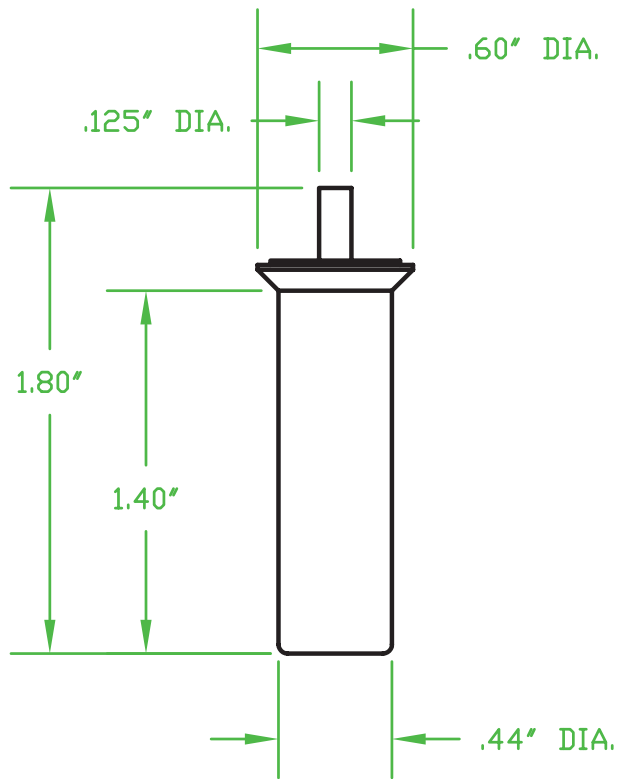

## TS-10

RATINGS: 10 AMP @ 120 VAC

### OPERATING ANGLE:

CONTACTS OPENS @ 5° ABOVE HORIZONTAL OR BEFORE  
CONTACTS CLOSE @ 5° BELOW HORIZONTAL

Contactors - Relays - Switches

<http://www.mdious.com>