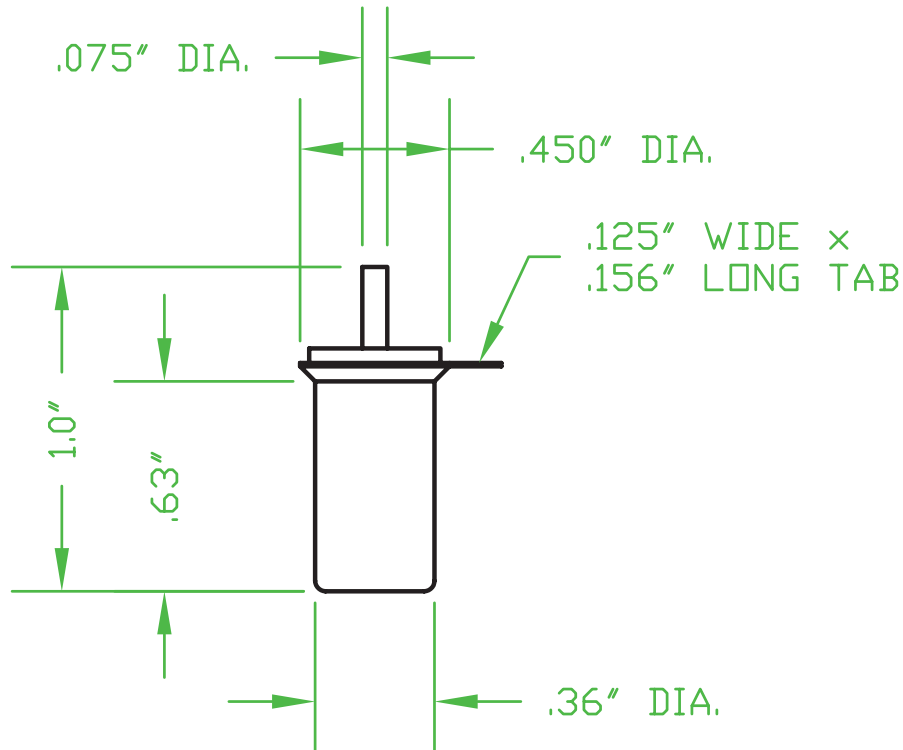

## TS-1

 RATINGS: 2 AMP @ 120 VAC  
1 AMP @ 240 VAC

 RATINGS: 1 AMP @ 120 VAC  
1 AMP @ 28 VDC

OPERATING ANGLE:

CONTACTS OPENS @ 5° ABOVE HORIZONTAL OR BEFORE

CONTACTS CLOSE @ 5° BELOW HORIZONTAL

Contactors - Relays - Switches