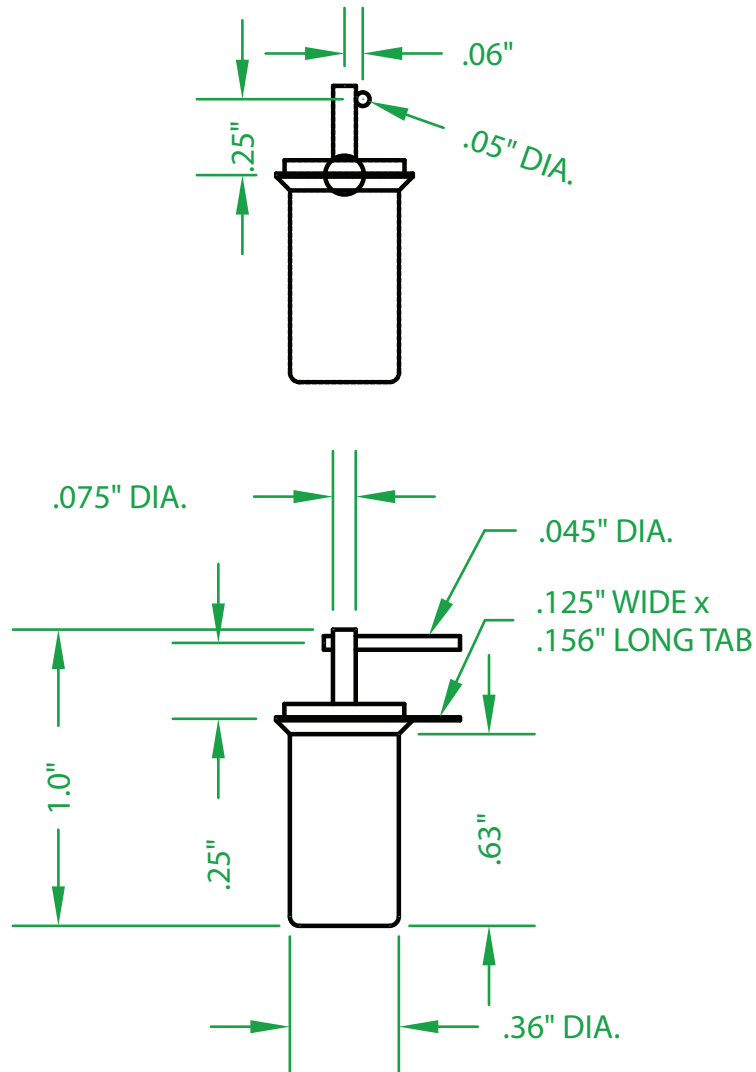

TS-1-3

RATINGS: 1 AMP @ 120 VAC

1 AMP @ 28 VDC

OPERATING ANGLE: CONTACTS OPENS @ 5° ABOVE HORIZONTAL OR BEFORE
CONTACTS CLOSE @ 5° BELOW HORIZONTAL

Contactors - Relays - Switches

<http://www.mdious.com>