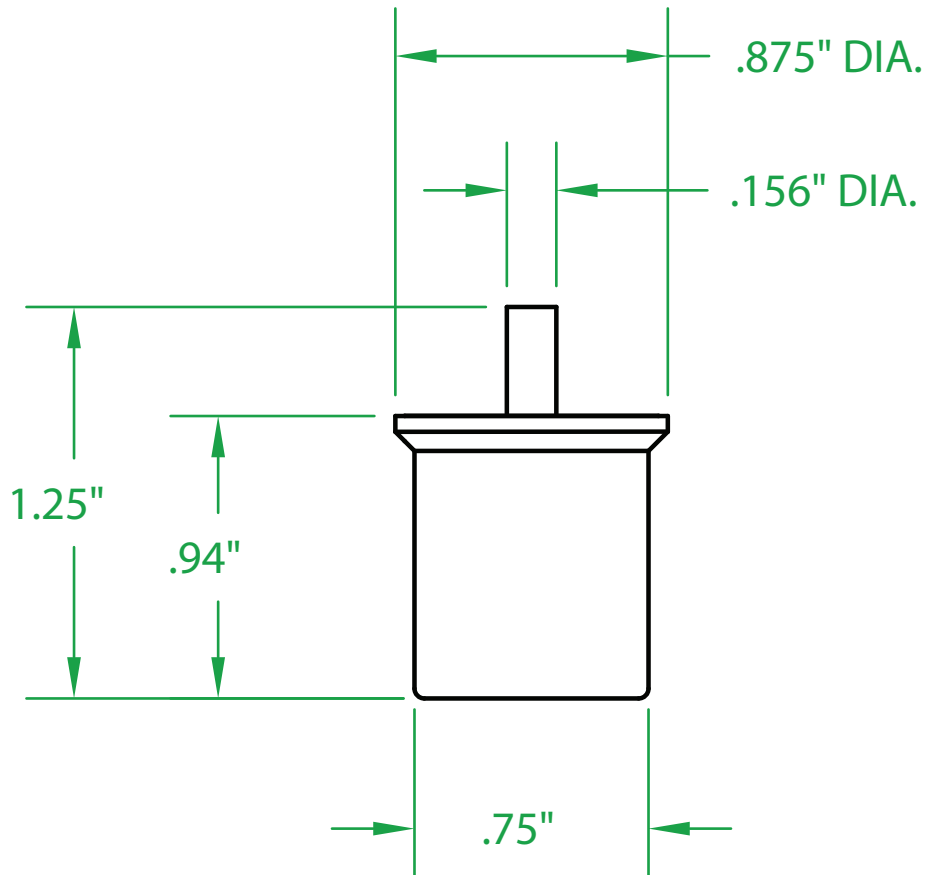

## TOS-20

RATINGS: 20 AMP @ 120 VAC

OPERATING ANGLE: CONTACTS OPEN AT OR BEFORE 30° OFF OF VERTICAL IN ANY DIRECTION.

Contactors - Relays - Switches

<http://www.mdius.com>