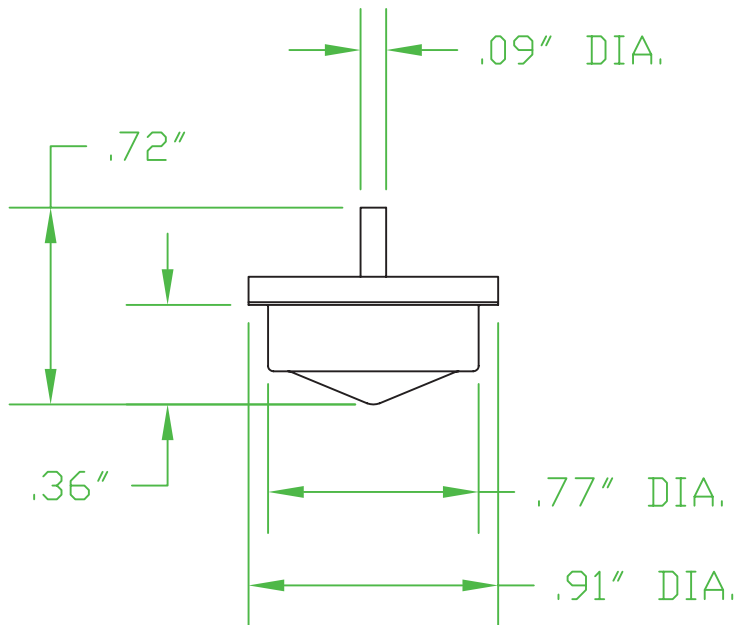

MERCURY DISPLACEMENT INDUSTRIES, INC.

Post Office Box 710 - U.S. 12 East - Edwardsburg, Michigan 49112-0710

Phone (269) 663-8574 - Fax (269) 663-2924

(800) 634-4077

TOS-12

RATINGS: 12.5 AMPS @ 120 VAC

OPERATION ABGLE: CONTACTS OPEN WHEN TILTED OFF OF VERTICAL IN ANY DIRECTION.