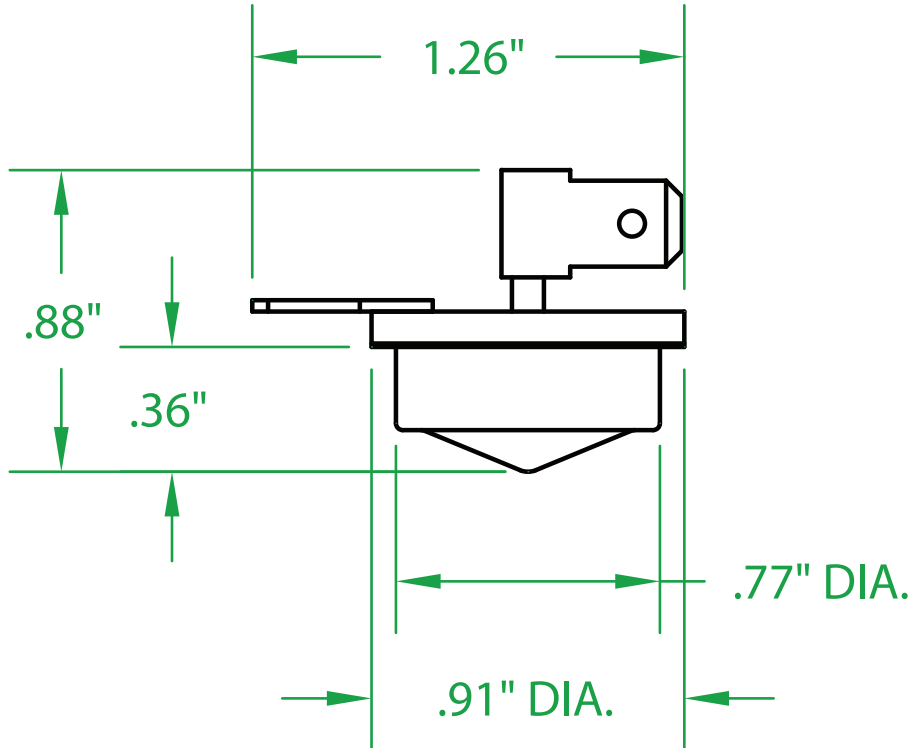

MERCURY DISPLACEMENT INDUSTRIES, INC.

Post Office Box 710 - U.S. 12 East - Edwardsburg, Michigan 49112-0710

Phone (269) 663-8574 - Fax (269) 663-2924

(800) 634-4077

TOS-12-2

RATINGS: 12.5 AMP @ 120 VAC

OPERATING ANGLE: CONTACTS OPEN AT OR BEFORE 25° OFF OF VERTICAL IN ANY DIRECTION.