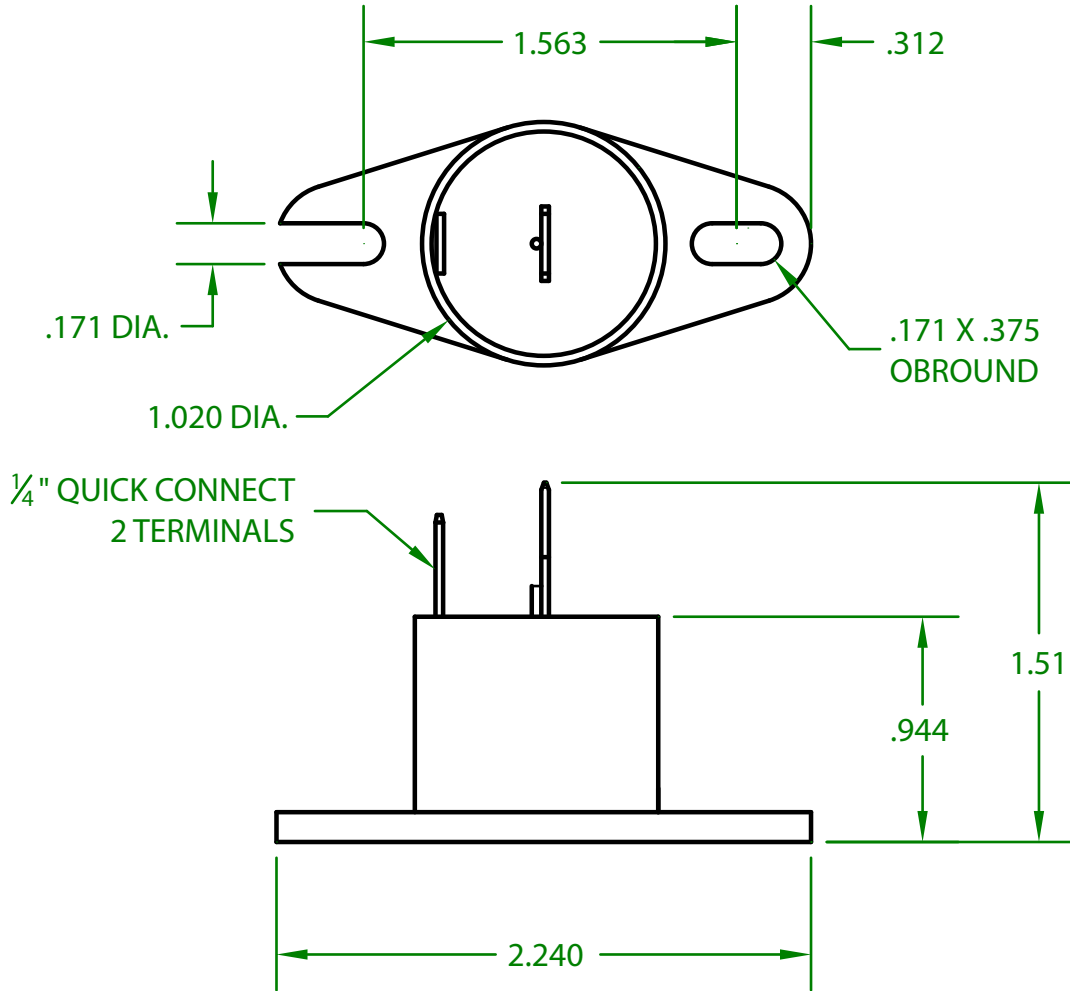

MERCURY DISPLACEMENT INDUSTRIES, INC.

Post Office Box 710 - U.S. 12 East - Edwardsburg, Michigan 49112-0710

Phone (269) 663-8574 - Fax (269) 663-2924

(800) 634-4077

MERCURY TIP-OVER SWITCH SP-1465

RATINGS: 1 AMP @ 120 VAC
0.4 AMP @ 240 VAC
100 VA MAX. 3 Ω
TEMP. RANGE -37° TO 100°C

MATERIAL: GLASS FILLED NYLON

OPERATING ANGLE: CONTACTS OPEN 45° \pm 10° OFF VERTICAL

Contactors - Relays - Switches

<http://www.mdious.com>