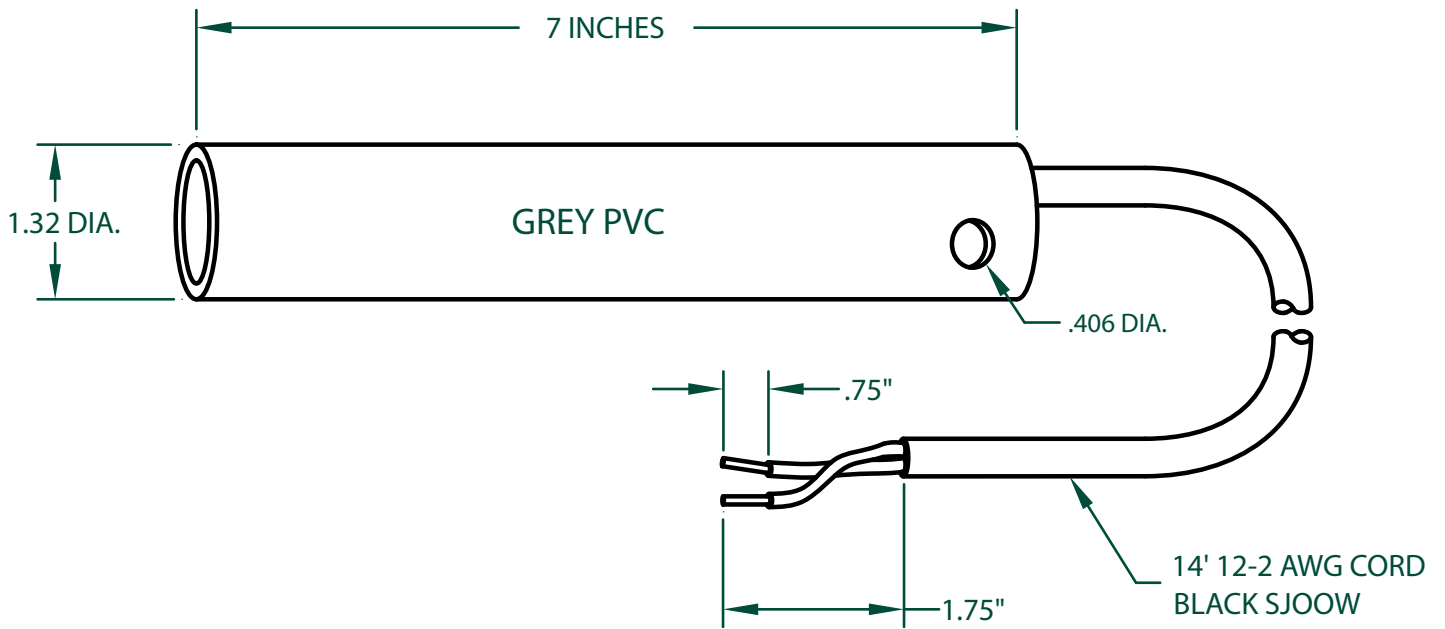

MERCURY DISPLACEMENT INDUSTRIES, INC.

Post Office Box 710 - U.S. 12 East - Edwardsburg, Michigan 49112-0710

Phone (269) 663-8574 - Fax (269) 663-2924

(800) 634-4077

SP-1447-14 LIMIT SWITCH

SWITCHES BETWEEN
5° UP & 7° DOWN

Internal switch is Cat # SP-1326

Contactors - Relays - Switches

<http://www.mdious.com>

J.J.S. 06-03-2014