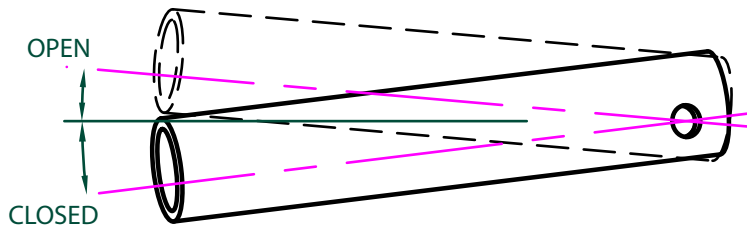

Internal switch is Cat # SP-1326

Contactors - Relays - Switches

<http://www.mdious.com>

J.J.S. 06-03-2014