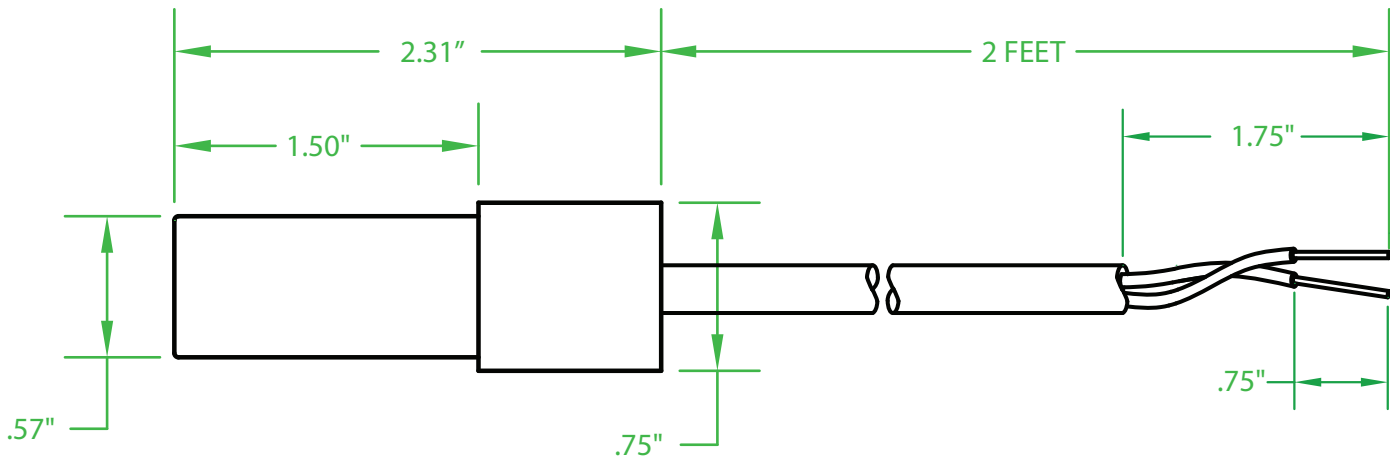

MERCURY DISPLACEMENT INDUSTRIES, INC.

Post Office Box 710 - U.S. 12 East - Edwardsburg, Michigan 49112-0710

Phone (269) 663-8574 - Fax (269) 663-2924

(800) 634-4077

SP-1446-L4

RATINGS: 10 AMPS @ 120 VAC

CORD: 18-2 AWG SJOW