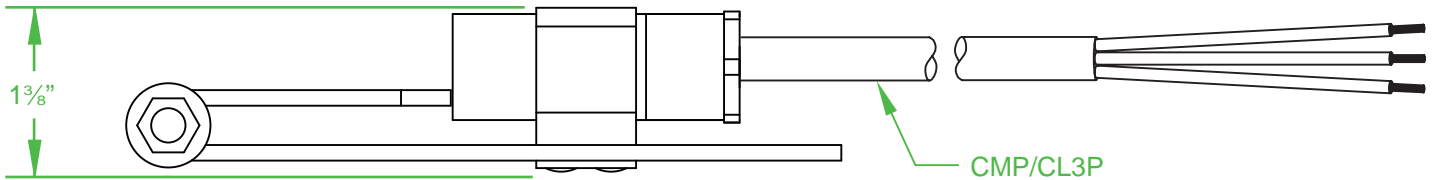

NORMALLY CLOSED CONTACT
CLOSED WHEN LEAD END OF
SWITCH IS UP

Internal switch is Cat # TS-1

RATINGS:

1 AMP @ 120 VAC

1 AMP @ 24 VDC

STORAGE:

NORMAL SHELF TYPE STORAGE, TEMPERATURE

BETWEEN -38°F AND 105°F

INSTALLATION:

MOUNT ON 1" SHAFT, TIGHTEN BOLT, ROUTE WIRE TO AVOID PHYSICAL DAMAGE TO WIRES. CONNECT WIRES BY COLOR CODE. BLACK - COMMON, RED - NORMALLY OPEN, BLUE - NORMALLY CLOSED.

APPLY THE SWITCH WITHIN THE RATED VOLTAGE AND CURRENTS. THE UNIT CONTAINS A SMALL AMOUNT OF MERCURY. IF THE SWITCH FAILS, PLEASE RETURN IT TO MDI OR DISPOSE OF IT PROPERLY.