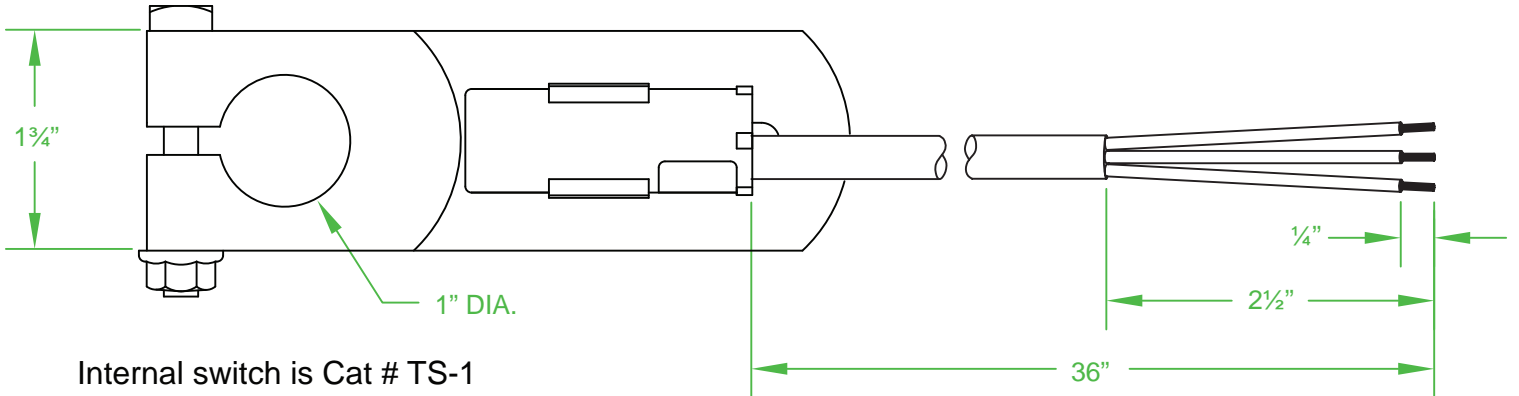

NORMALLY CLOSED CONTACT
CLOSED WHEN LEAD END OF
SWITCH IS UP

Internal switch is Cat # TS-1

RATINGS:

1 AMP @ 120 VAC

1 AMP @ 24 VDC

STORAGE:

NORMAL SHELF TYPE STORAGE, TEMPERATURE

BETWEEN -38°F AND 105°F

INSTALLATION:

MOUNT ON 1" SHAFT, TIGHTEN BOLT, ROUTE WIRE TO AVOID PHYSICAL DAMAGE TO WIRES. CONNECT WIRES BY COLOR CODE. BLACK - COMMON, RED - NORMALLY OPEN, BLUE - NORMALLY CLOSED.

APPLY THE SWITCH WITHIN THE RATED VOLTAGE AND CURRENTS. THE UNIT CONTAINS A SMALL AMOUNT OF MERCURY. IF THE SWITCH FAILS, PLEASE RETURN IT TO MDI OR DISPOSE OF IT PROPERLY.