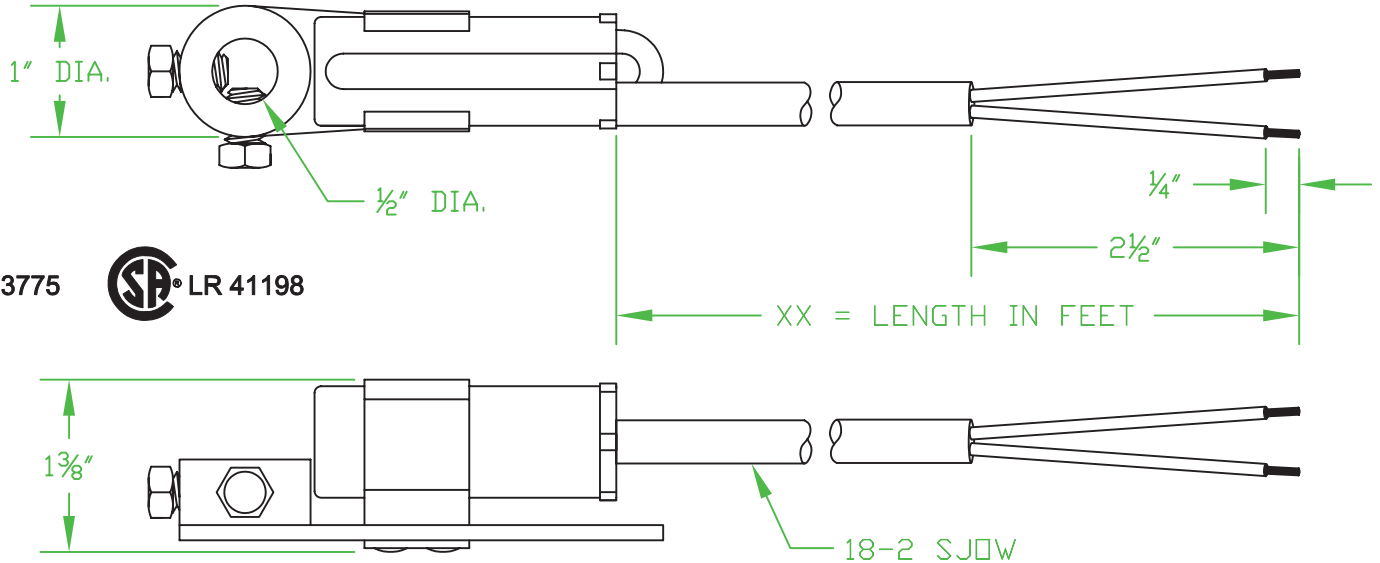

## SP-1424-XX

NORMALLY CLOSED CONTACT

CLOSED WHEN LEAD END OF SWITCH IS UP

E 93775

LR 41198

**RATINGS:**

1 AMP @ 120 VAC

1 AMP @ 24 VDC