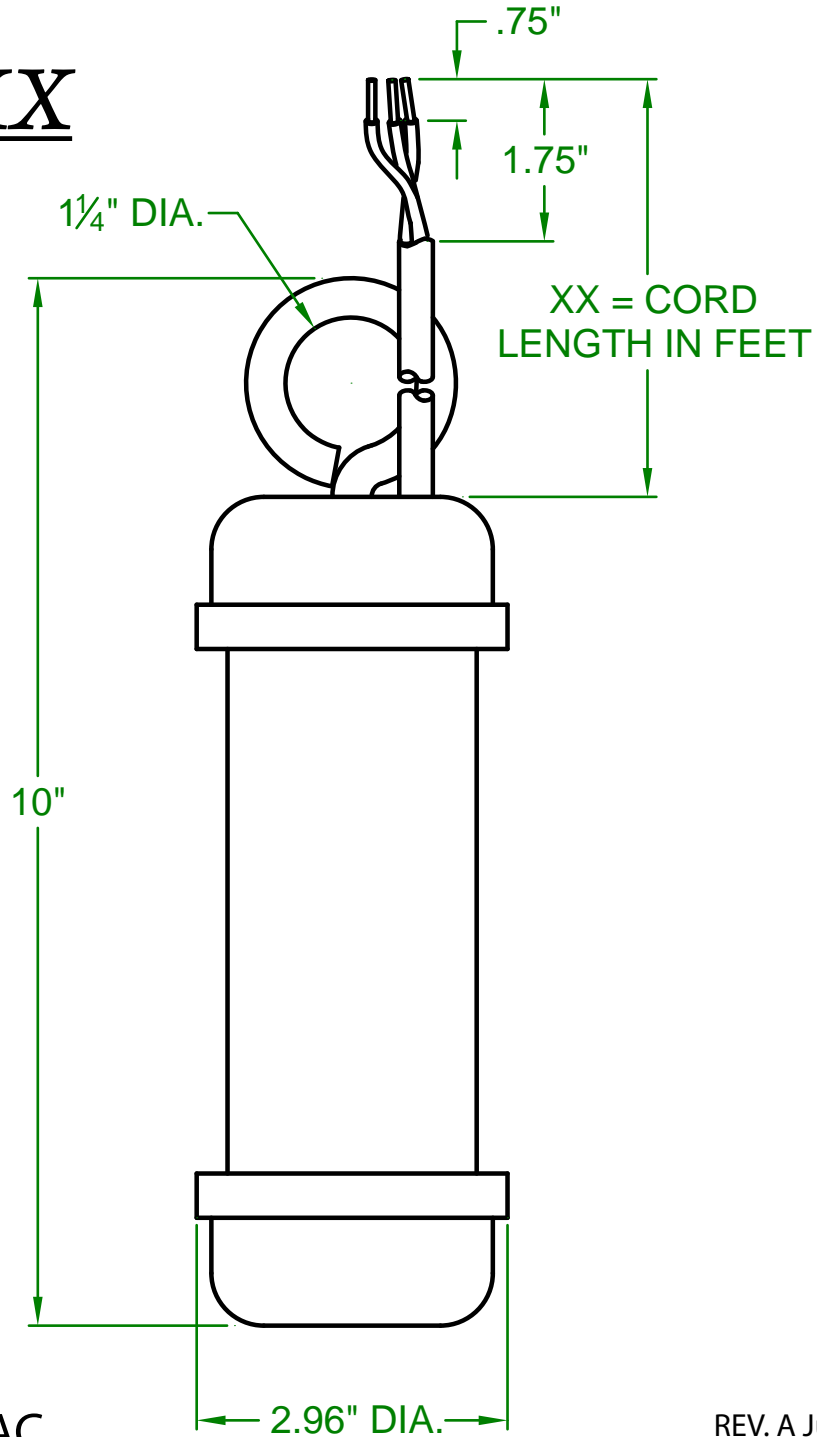

MERCURY DISPLACEMENT INDUSTRIES, INC.

Post Office Box 710 - U.S. 12 East - Edwardsburg, Michigan 49112-0710

Phone (269) 663-8574 - Fax (269) 663-2924

(800) 634-4077

SP-1410-XX

RATINGS:
10 AMP @ 120 VAC

REV. A June 1, 2016

OPERATING ANGEL: CONTACTS OPEN AT OR BEFORE 15° OFF OF VERTICAL IN ANY DIRECTION.

Contactors - Relays - Switches

<http://www.mdious.com>