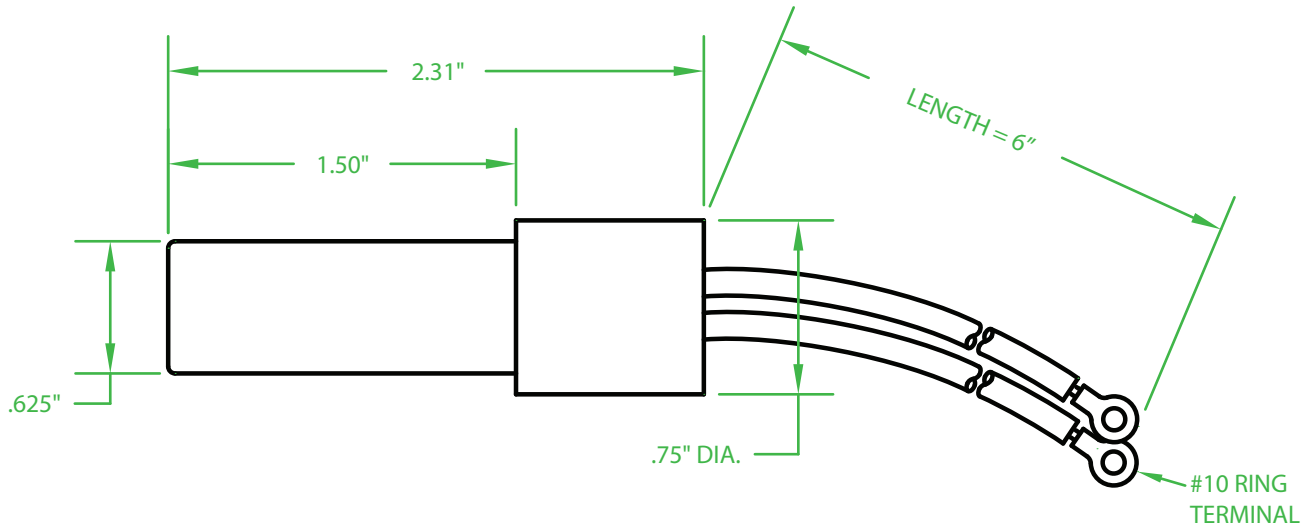

MERCURY DISPLACEMENT INDUSTRIES, INC.

Post Office Box 710 - U.S. 12 East - Edwardsburg, Michigan 49112-0710

Phone (269) 663-8574 - Fax (269) 663-2924

(800) 634-4077

SP-1390

DOUBLE ENCLOSED MERCURY TILT SWITCH

The Mercury is welded into a 304 Stainless Steel can with a compression seal and then Sealed again by encapsulating into a Valox 420 case with an Epoxy Seal

RATINGS: 20 AMP @ 120 VAC

WIRE: 12 AWG SILICONE RUBBER

CONTAINS 0.4 mL MERCURY - RECYCLE PROPERLY

OPERATING ANGLE: CONTACTS OPENS BY 5° ABOVE HORIZONTAL
CONTACTS CLOSE BY 5° BELOW HORIZONTAL

Contactors - Relays - Switches

<http://www.mdius.com>

J.J.S. August 08, 2013
Rev. A 10-10-17