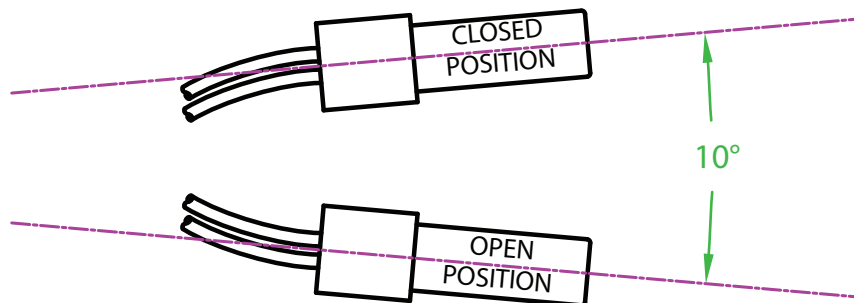

The Mercury is welded into a 304 Stainless Steel can with a compression seal and then Sealed again by encapsulating into a Valox 420 case with an Epoxy Seal

RATINGS: 20 AMP @ 120 VAC

WIRE: 12 AWG SILICONE RUBBER

CONTAINS 0.4 mL MERCURY - RECYCLE PROPERLY

OPERATING ANGLE: CONTACTS OPENS BY 5° ABOVE HORIZONTAL
CONTACTS CLOSE BY 5° BELOW HORIZONTAL

Contactors - Relays - Switches

<http://www.mdius.com>

J.J.S. August 08, 2013
Rev. A 10-10-17