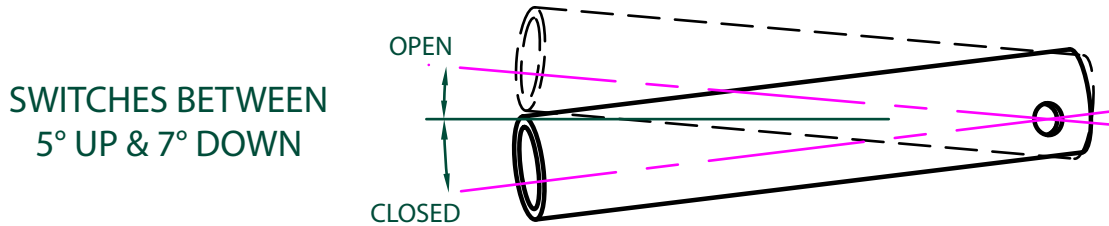

MERCURY DISPLACEMENT INDUSTRIES, INC.

Post Office Box 710 - U.S. 12 East - Edwardsburg, Michigan 49112-0710

Phone (269) 663-8574 - Fax (269) 663-2924

(800) 634-4077

SP-1364-14 LIMIT SWITCH

Internal switch is Cat # SP-1326