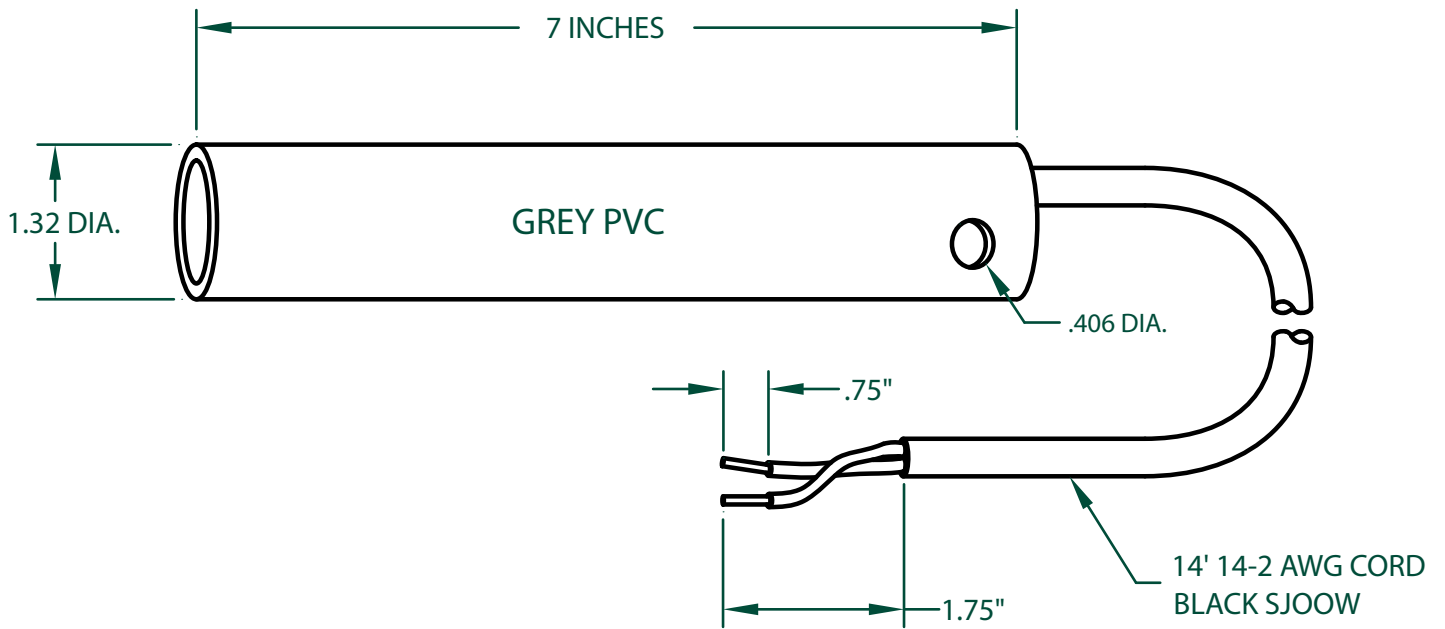

MERCURY DISPLACEMENT INDUSTRIES, INC.

Post Office Box 710 - U.S. 12 East - Edwardsburg, Michigan 49112-0710

Phone (269) 663-8574 - Fax (269) 663-2924

(800) 634-4077

SP-1364-14 LIMIT SWITCH

Internal switch is Cat # SP-1326