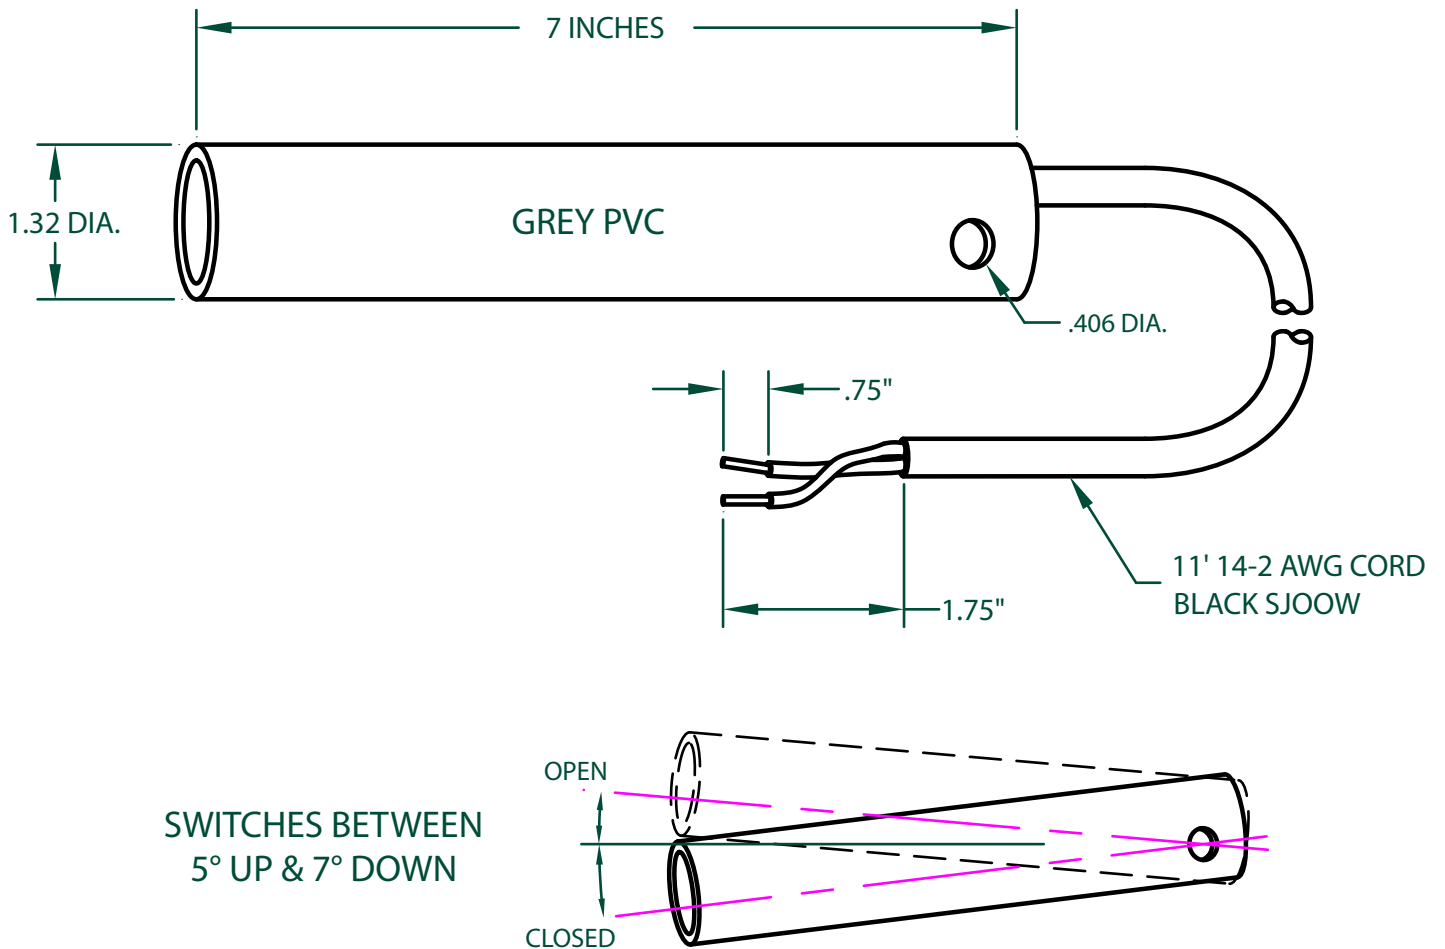

INTERNAL SWITCH RATINGS:

20 AMPS @ 120/240 VAC

1 H.P. @ 240 VAC

Contactors - Relays - Switches