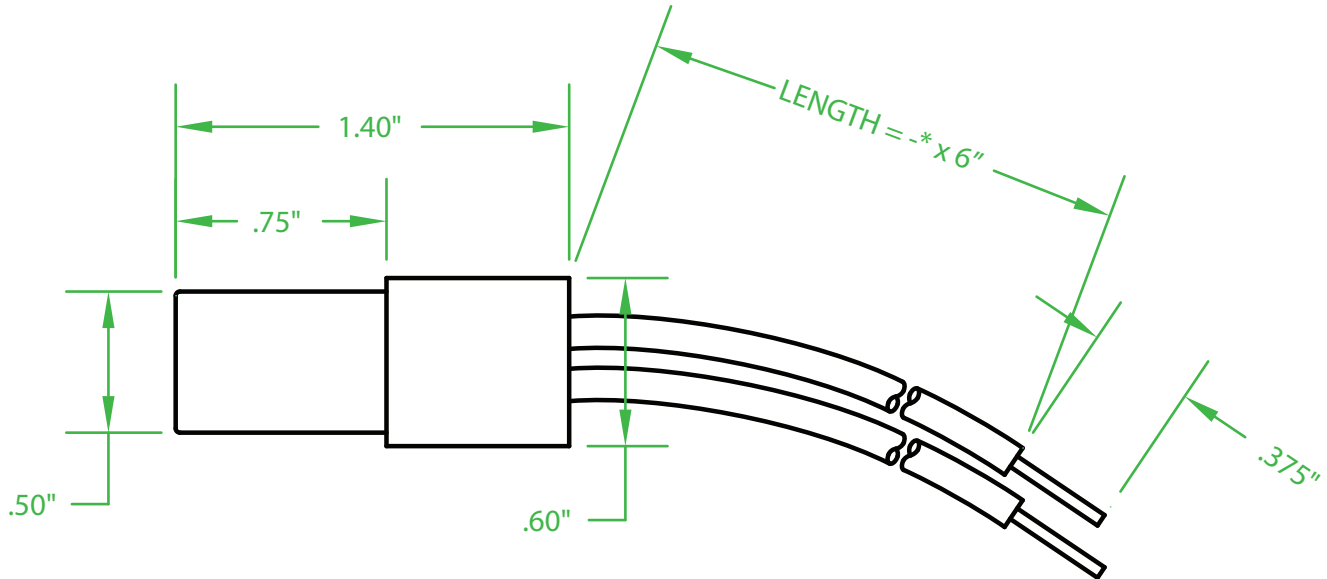

MERCURY DISPLACEMENT INDUSTRIES, INC.

Post Office Box 710 - U.S. 12 East - Edwardsburg, Michigan 49112-0710

Phone (269) 663-8574 - Fax (269) 663-2924

(800) 634-4077

SP-1358-L*

NON-MERCURY TILT SWITCH

WIRE: 17 AWG 210 STRAND GREY
SILICONE RUBBER

CASE: VALOX 420.

RoHS COMPLIANT

Switching Voltage: 6-24Vdc Max.

Switching Current: 1.0A Max.

Differential Angle: 15° Max.

Operating Temp: -37° to 100°C

SP-1358-*

L1 = 6"

L2 = 12"

L3 = 18"

L4 = 24"

L5 = 30"