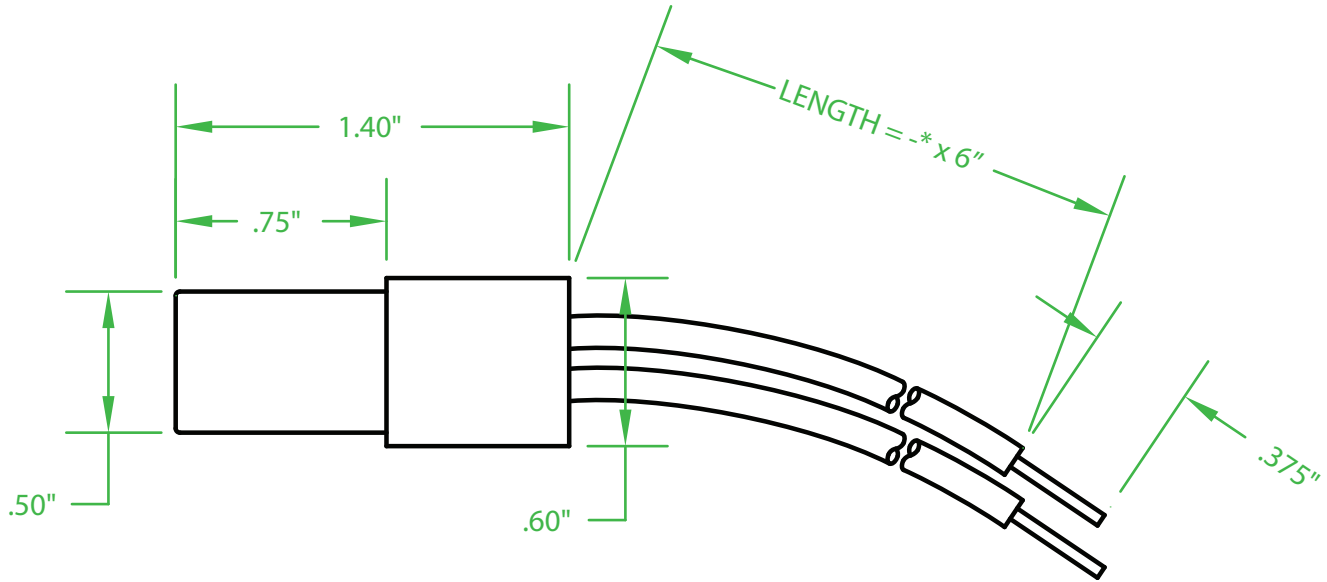

MERCURY DISPLACEMENT INDUSTRIES, INC.

Post Office Box 710 - U.S. 12 East - Edwardsburg, Michigan 49112-0710

Phone (269) 663-8574 - Fax (269) 663-2924

(800) 634-4077

SP-1358-L*

NON-MERCURY TILT SWITCH

WIRE: 17 AWG 210 STRAND GREY
SILICONE RUBBER

CASE: VALOX 420.

RoHS COMPLIANT

Switching Voltage: 6-24Vdc Max.

Switching Current: 1.0A Max.

Differential Angle: 15° Max.

SP-1358-*

L1 = 6"

L2 = 12"

L3 = 18"

L4 = 24"

L5 = 30"