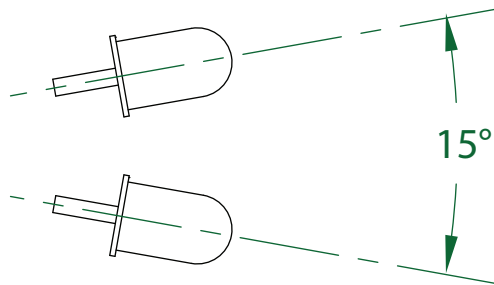

RoHS COMPLIANT

Switching Voltage: 6-24Vdc Max.

Switching Current: 1.0A Max.

Differential Angle: 15° Max.

J.J.S. May 21, 2014

Contactors - Relays - Switches

<http://www.mdious.com>