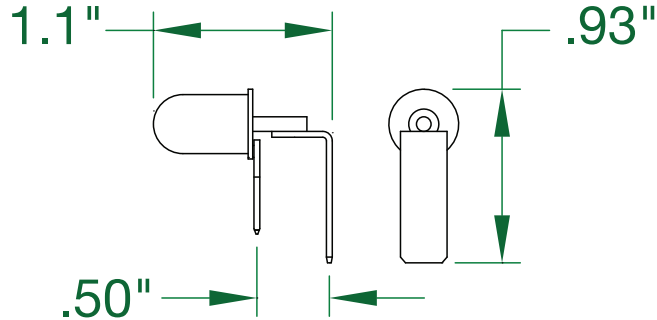

NON-MERCURY TILT SWITCH

1/4" Quick Connects

RoHS COMPLIANT

Switching Voltage: 6-24Vdc Max.

Switching Current: 1.0A Max.

Differential Angle: 15° Max.