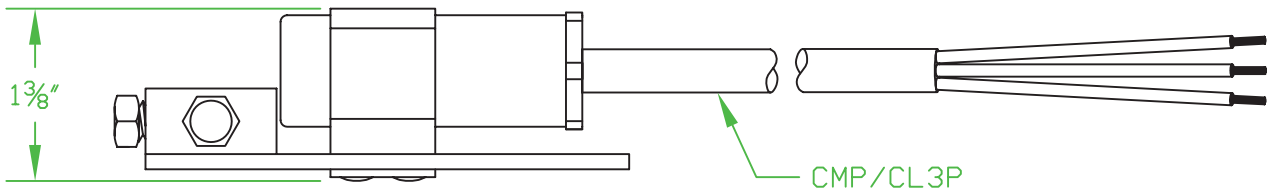

NORMALLY CLOSED CONTACT
CLOSED WHEN LEAD END OF
SWITCH IS UP

Internal switch is Cat # TS-1

RATINGS:

1 AMP @ 120 VAC

1 AMP @ 24 VDC

STORAGE:

NORMAL SHELF TYPE STORAGE, TEMPERATURE
BETWEEN -38°F AND 105°F

INSTALLATION:

MOUNT ON 1/2" SHAFT, TIGHTEN BOLT, ROUTE WIRE TO AVOID PHYSICAL DAMAGE TO WIRES. CONNECT WIRES BY COLOR CODE. BLACK - COMMON, RED - NORMALLY OPEN, WHITE - NORMALLY CLOSED.

APPLY THE SWITCH WITHIN THE RATED VOLTAGE AND CURRENTS. THE UNIT CONTAINS A SMALL AMOUNT OF MERCURY. IF THE SWITCH FAILS, PLEASE RETURN IT TO MDI OR DISPOSE OF IT PROPERLY.