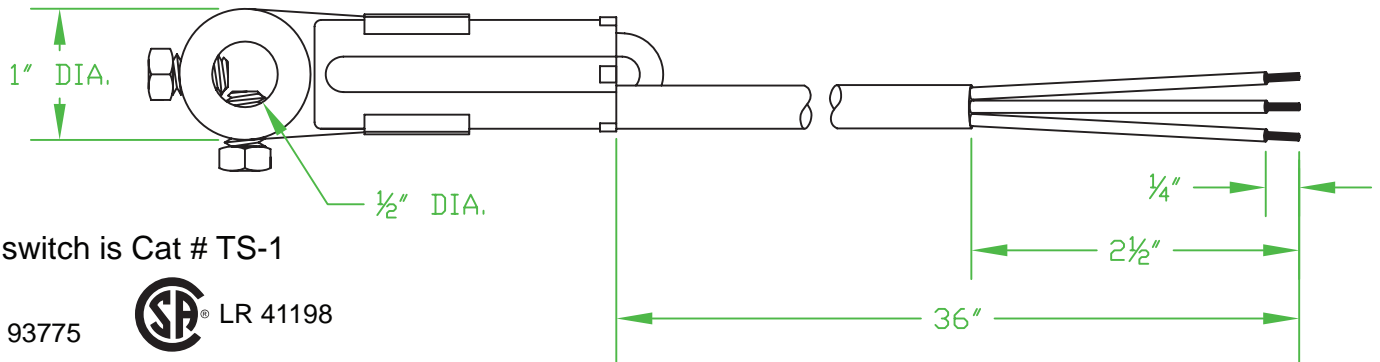

NORMALLY CLOSED CONTACT
CLOSED WHEN LEAD END OF
SWITCH IS UP

Internal switch is Cat # TS-1

RATINGS:

1 AMP @ 120 VAC

1 AMP @ 24 VDC

STORAGE:

NORMAL SHELF TYPE STORAGE, TEMPERATURE
BETWEEN -38°F AND 105°F

INSTALLATION:

MOUNT ON 1/2" SHAFT, TIGHTEN BOLT, ROUTE WIRE TO AVOID PHYSICAL DAMAGE TO WIRES. CONNECT WIRES BY COLOR CODE. BLACK - COMMON, RED - NORMALLY OPEN, WHITE - NORMALLY CLOSED.

APPLY THE SWITCH WITHIN THE RATED VOLTAGE AND CURRENTS. THE UNIT CONTAINS A SMALL AMOUNT OF MERCURY. IF THE SWITCH FAILS, PLEASE RETURN IT TO MDI OR DISPOSE OF IT PROPERLY.