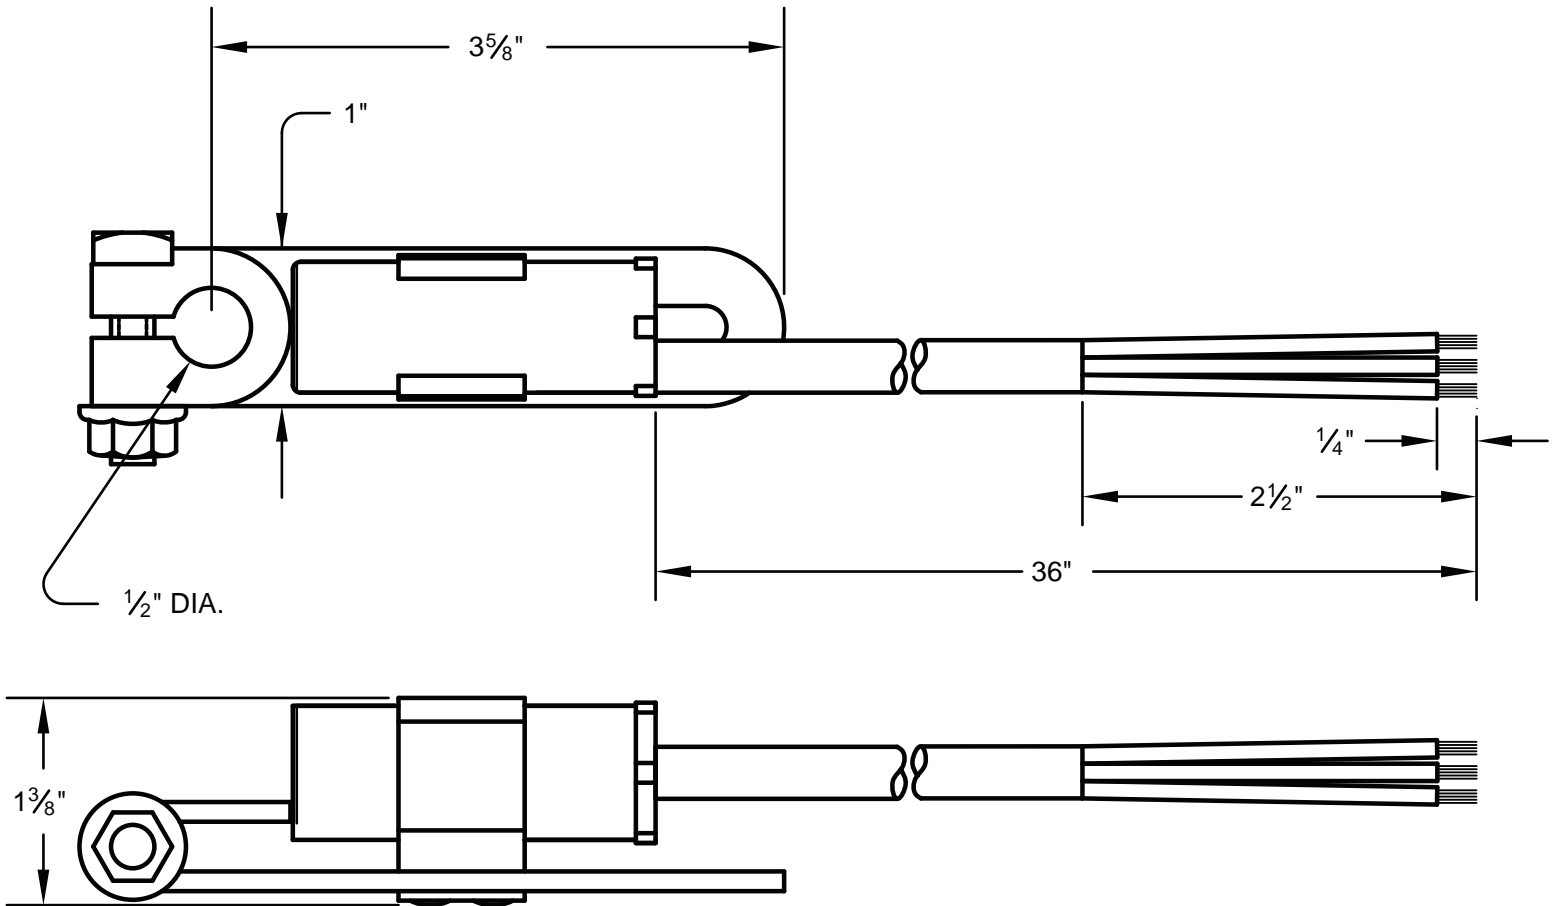

MERCURY DISPLACEMENT INDUSTRIES, INC.

Post Office Box 710 - U.S. 12 East - Edwardsburg, Michigan 49112-0710

Phone (269) 663-8574 - Fax (269) 663-2924

(800) 634-4077

SP-1331

RATINGS: 2 AMP @ 120 VAC
2 AMP @ 24 VDC

OPERATING ANGLE: CONTACTS OPENS/CLOSES @ 5° ABOVE HORIZONTAL OR BEFORE
CONTACTS CLOSE/OPENS @ 5° BELOW HORIZONTAL

Contactors - Relays - Switches

<http://www.mdious.com>