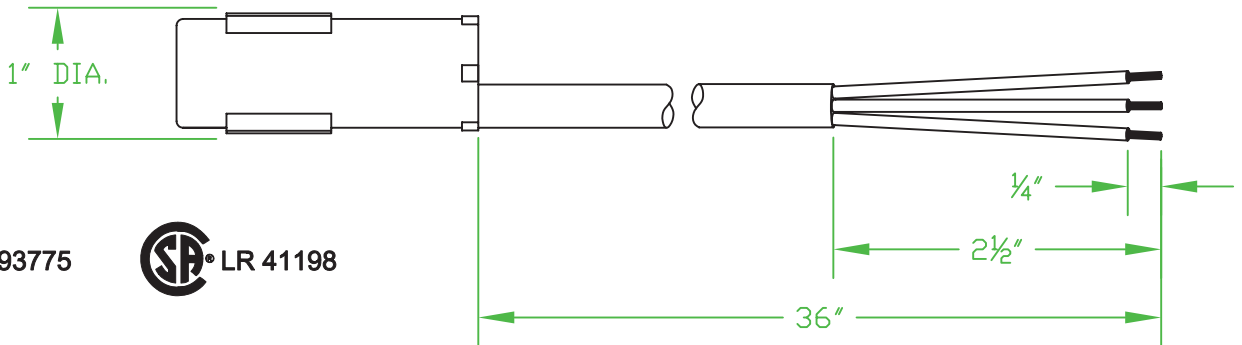

MERCURY DISPLACEMENT INDUSTRIES, INC.

Post Office Box 710 - U.S. 12 East - Edwardsburg, Michigan 49112-0710

Phone (269) 663-8574 - Fax (269) 663-2924

(800) 634-4077

SP-1245

NORMALLY OPEN CONTACT

CLOSED WHEN LEAD END OF SWITCH IS DOWN

NORMALLY CLOSED CONTACT

CLOSED WHEN LEAD END OF SWITCH IS UP

RATINGS:

1 AMP @ 120 VAC

1 AMP @ 24 VDC

STORAGE:

NORMAL SHELF TYPE STORAGE, TEMPERATURE BETWEEN -38°F AND 105°F

APPLY THE SWITCH WITHIN THE RATED VOLTAGE AND CURRENTS. THE UNIT CONTAINS A SMALL AMOUNT OF MERCURY. IF THE SWITCH FAILS, PLEASE RETURN IN TO MDI OR DISPOSE OF IT PROPERLY.