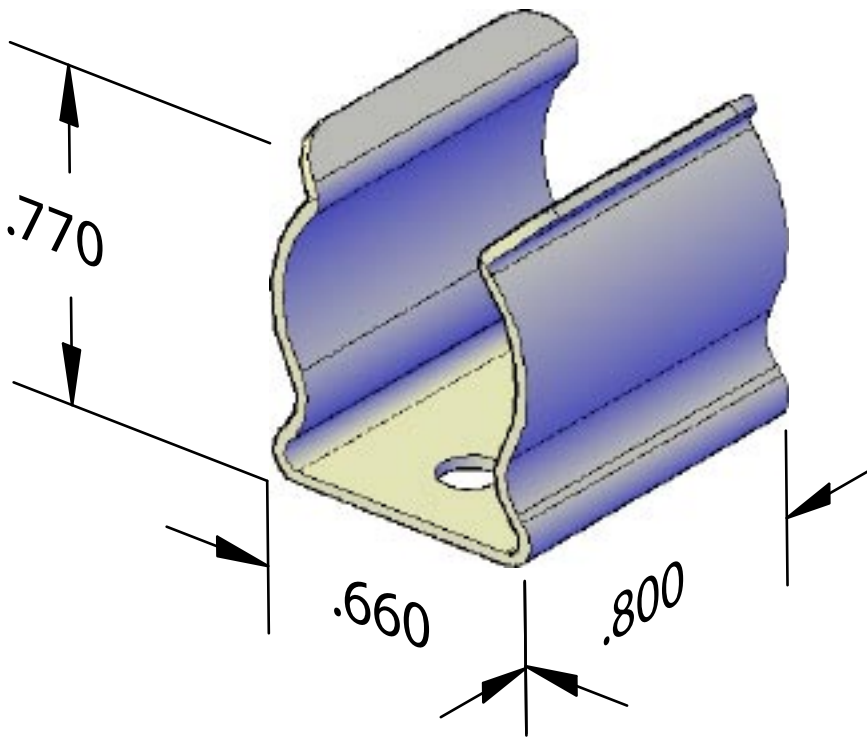

PM-348-62 FOR $\frac{5}{8}$ "
DIA. COMPONENT

NOTE: .146 DIA.
HOLES .400 APART

J.J.S. 8-28-06

Contactors - Relays - Switches

<http://www.mdius.com>