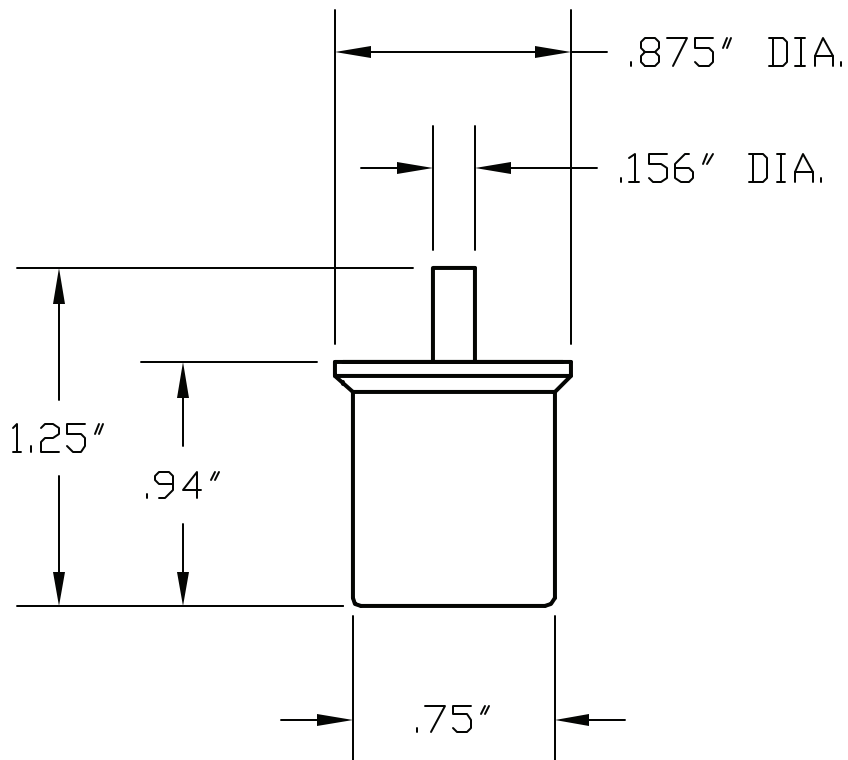

MERCURY DISPLACEMENT INDUSTRIES, INC.

Post Office Box 710 - U.S. 12 East - Edwardsburg, Michigan 49112-0710

Phone (269) 663-8574 - Fax (269) 663-2924

(800) 634-4077

MS-20

RATINGS: 13 AMP @ 120 VAC
6 AMP @ 240 VAC