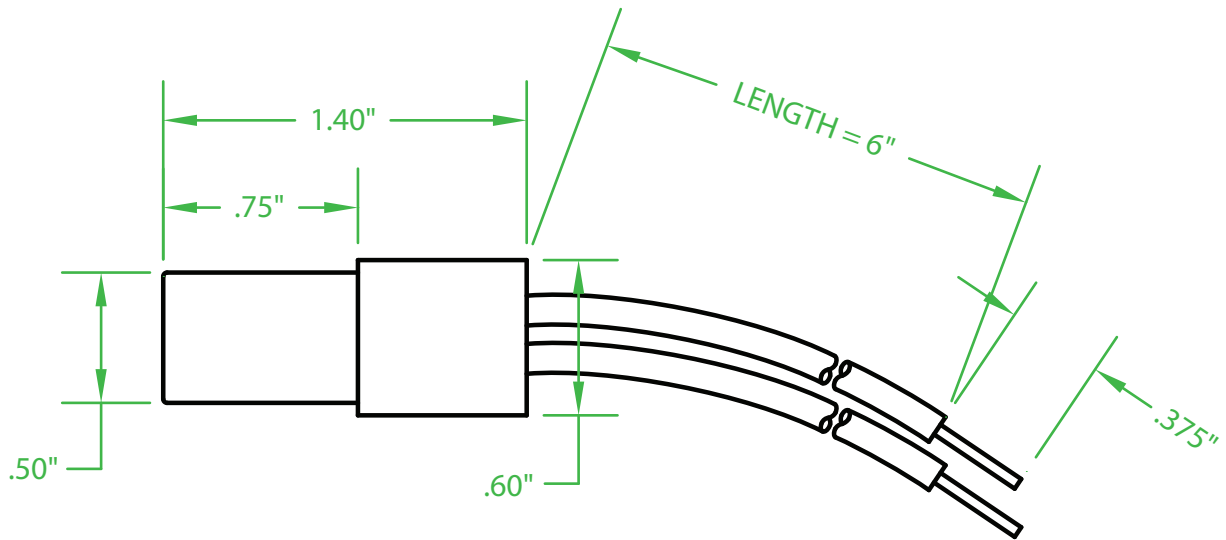

## BTS-1C-L1

MECHANICAL TILT SWITCH

- ENCAPSULATED IN VALOX
- 20 AWG 105 STRAND (AWM 150°C STYLE 3123) SILICONE RUBBER
- 1 AMP @ 120 VAC - 3 Ω MAX.
- DIFFERENTIAL ANGLE: 10°

J.J.S. NOVEMBER 11, 2015

Contactors - Relays - Switches