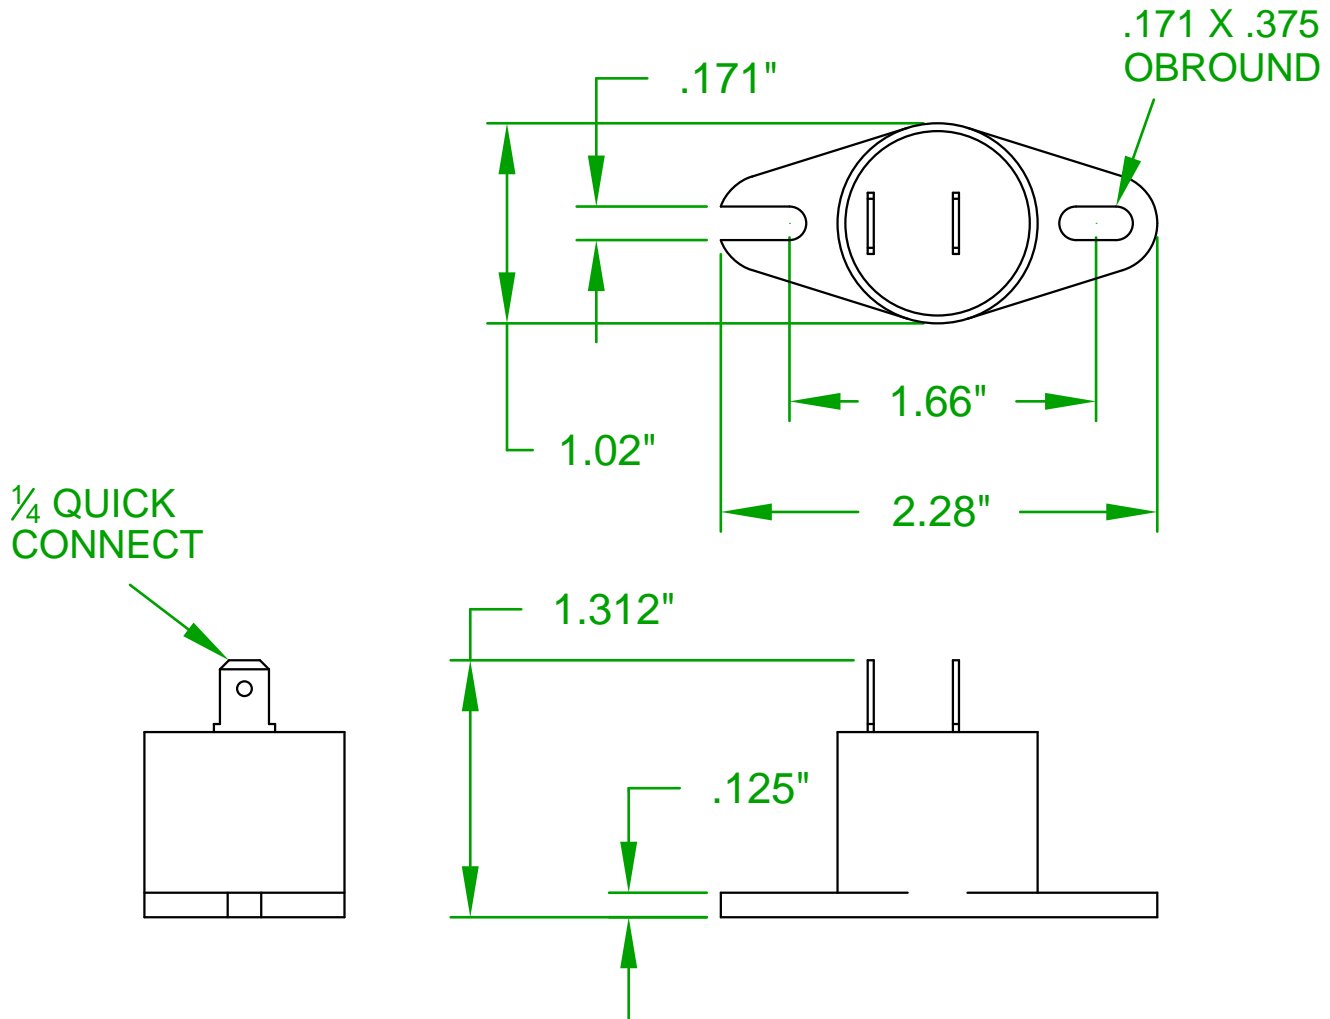

- ENCAPSULATED IN VALOX
- 20 AWG 105 STRAND (AWM 150°C STYLE 3123) SILICONE RUBBER
- 0.125 AMPS @ 120 VAC
0.25 AMPS @ 60 VAC - 3 VA MAX.
- CONTACTS CLOSE AT 45° ±10° OFF VERTICAL IN ANY DIRECTION

Contactors - Relays - Switches