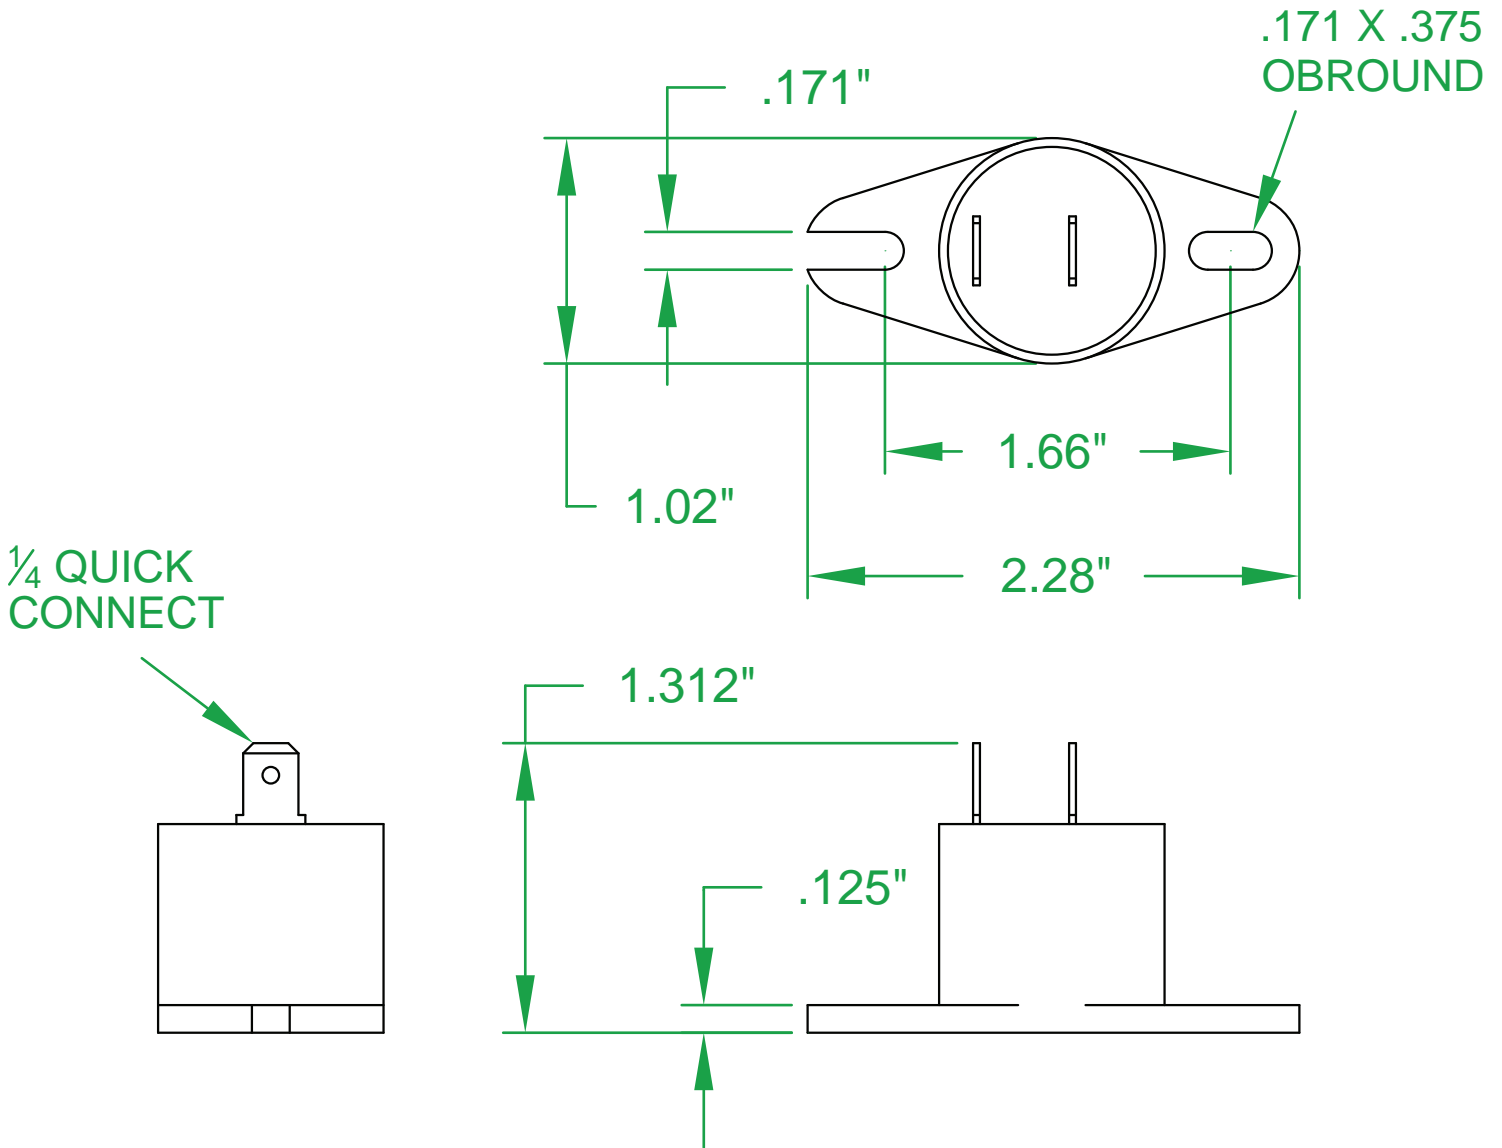

## 15 TOS-12C-8

RATINGS: 12.5 AMP @ 120 VAC

OPERATING ANGLE: CONTACTS OPEN AT OR BEFORE 15° OFF OF VERTICAL IN ANY DIRECTION.

Contactors - Relays - Switches