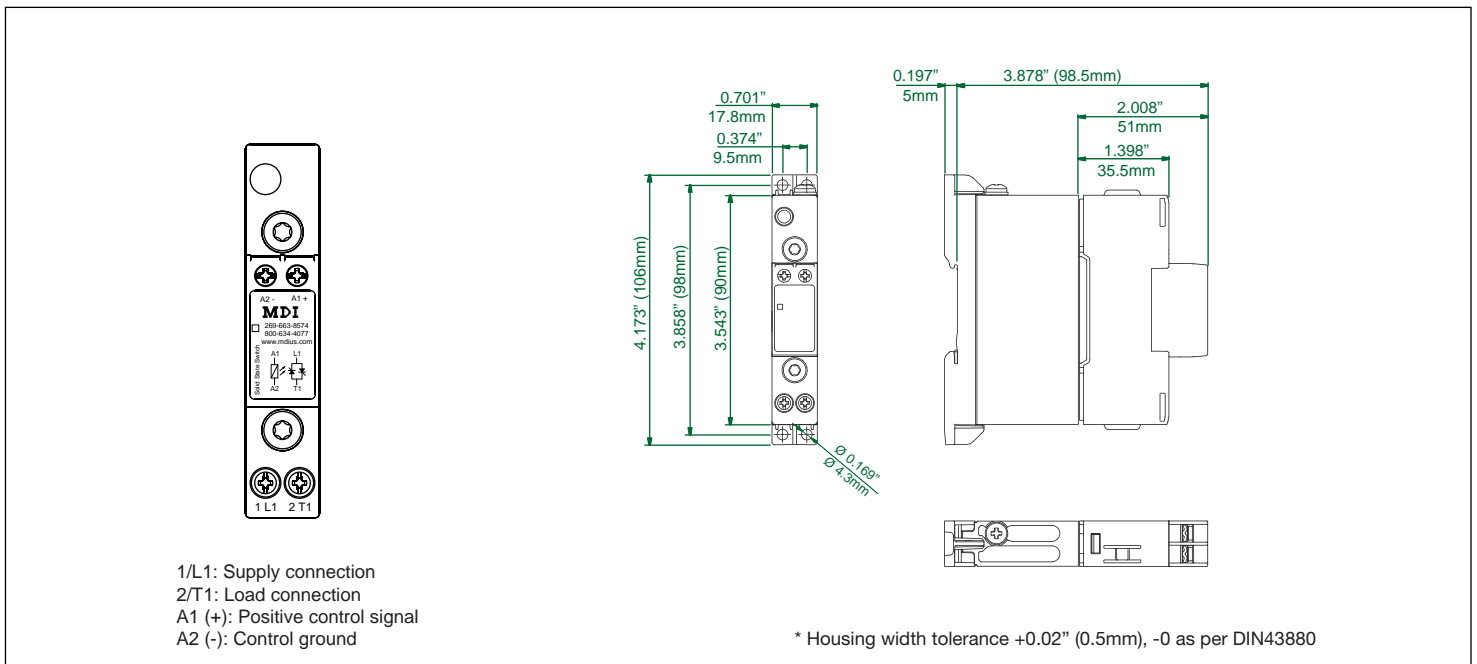

## SS20AU-1

E 62767  
Industrial Control  
Equipment

- Zero Cross Switching - Single Phase
- Rated Voltage: 42 - 600 V +10% -15% on max.
- Control Voltage: 20-275 VAC (24-190 VDC)
- Rated Current: 20 AAC @ 40°C (Refer to Chart)  
5 AAC AC-53a @ 25°C
- Blocking Voltage: 1200 Vp
- Min. operational current: 150 mAAC
- I<sup>2</sup>t (10ms) 525 A<sup>2</sup>s

### Terminal Layout and Dimensions