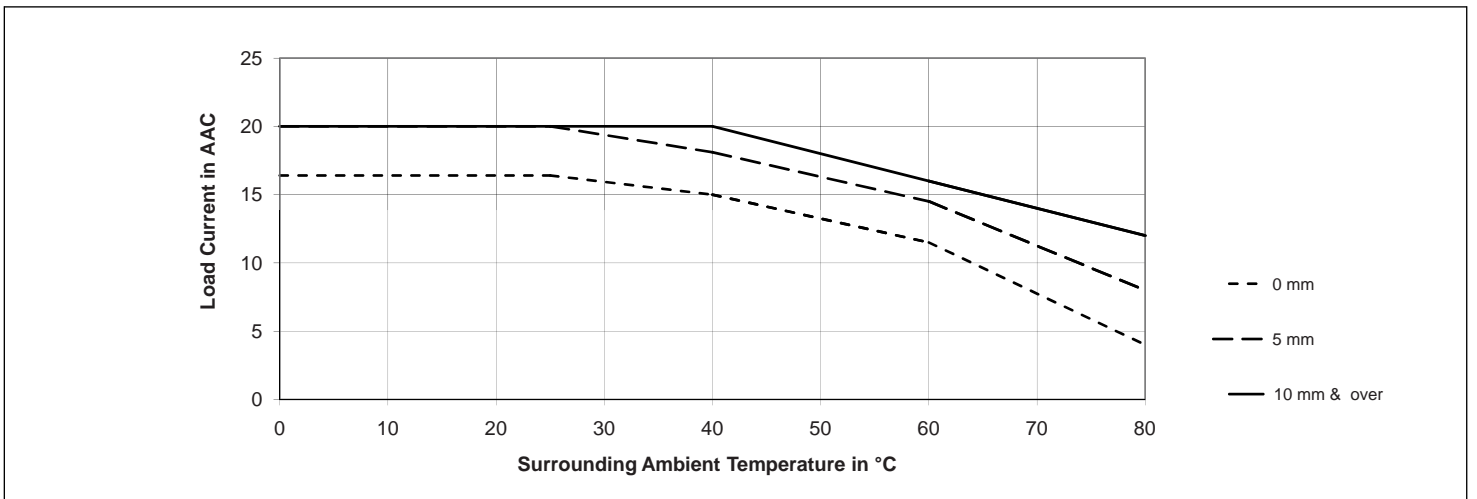

Contactors - Relays - Switches

<http://www.mdious.com>