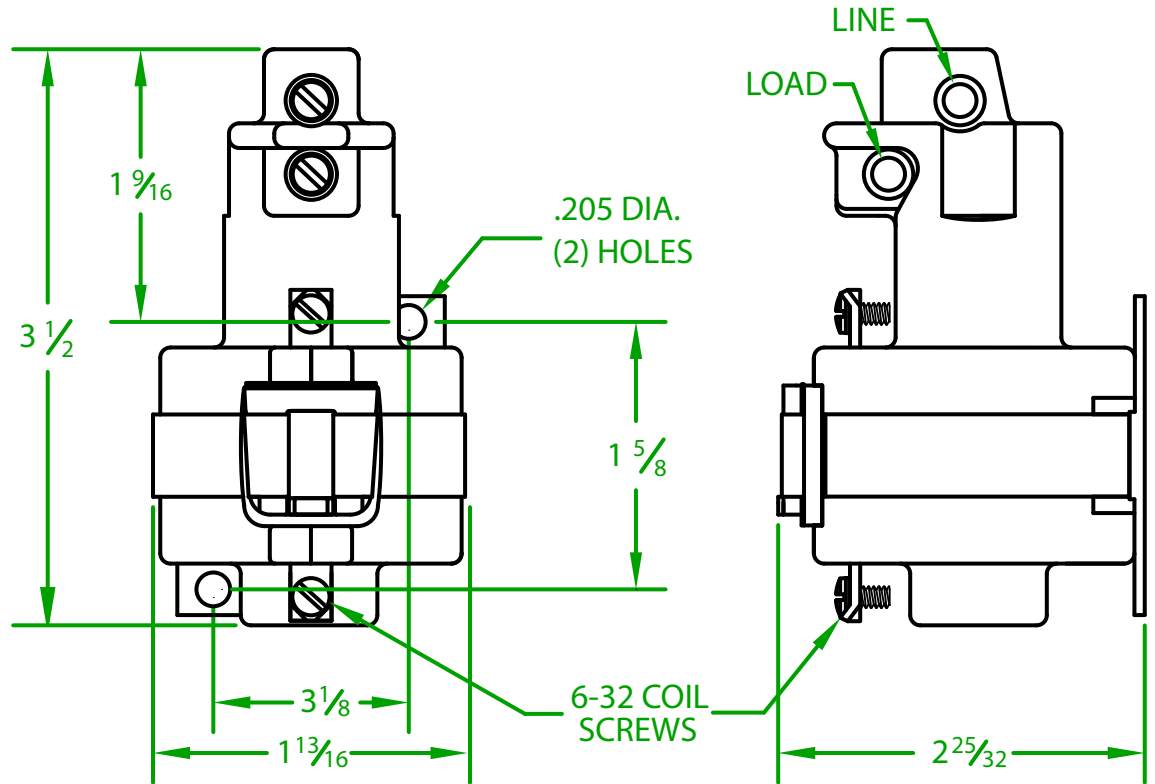

Normally Open

 939S LISTED
 INDUSTRIAL CONTROL EQUIPMENT

 LR 41198 CERTIFIED

- * CONTACT RESISTANCE .003 ohms
- * DIELECTRIC WITHSTAND 2,500 VAC RMS
- * OPERATE TIME 50 MILLISECONDS
- * RELEASE TIME 80 MILLISECONDS
- * RATINGS:
 CONTACTS: 35 AMP @ 480 VAC
 RESISTIVE OR GEN. PUPOSE
- * TEMPERATURE RANGE -35° TO +85° C
- * COIL TERMINALS #6 BINDING HEAD SCREWS TORQUE TO 7 IN-LB
- * LOAD TERMINALS 6-14 A.W.G.
- * SINGLE POLE / SINGLE THROW
- * MAGNETICALLY ACTIVATED
- * MERCURY CONTACTOR

* LIFE CYCLE ENDURANCE TESTS: U.L. 508 @ 100,00 & CSA 22.2 @ 250,000 CYCLES