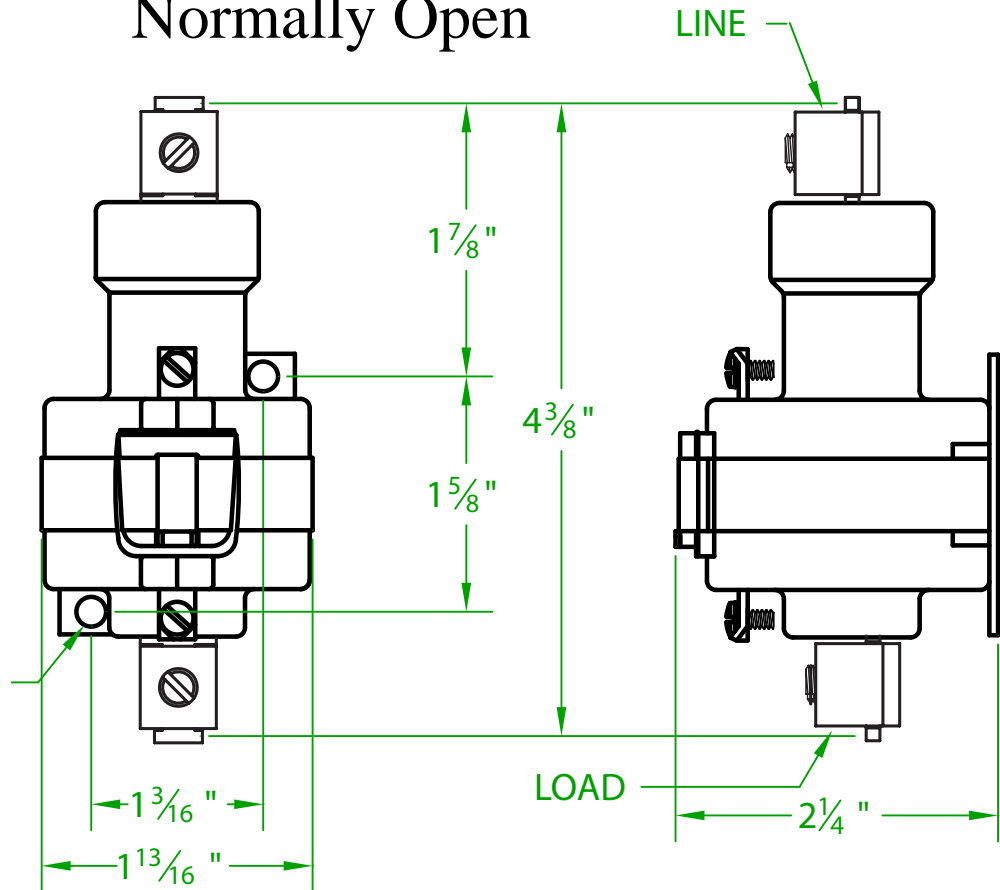

## Traffic Control Contactor SP-1130 Series Normally Open

 939S  
LISTED  
INDUSTRIAL CONTROL  
EQUIPMENT

 LR 41198  
CERTIFIED

.205 DIA.  
(2 HOLES)

\* CONTACT RESISTANCE .002 ohms

\* DIELECTRIC WITHSTAND 2,500 VAC RMS

\* OPERATE TIME 50 MILLISECONDS

\* RELEASE TIME 80 MILLISECONDS

\* RATINGS:

CONTACTS: 60 AMP @ 480 VAC  
RESISTIVE OR GEN. PUPOSE

\* TEMPERATURE RANGE -35° TO +85° C

\* COIL TERMINALS #6 BINDING HEAD SCREWS  
TORQUE TO 7 IN-LB

\* LOAD TERMINALS 2-8 A.W.G. COMPRESSION  
TYPE TORQUE TO 45 IN-LB

\* SINGLE POLE / SINGLE THROW

\* MAGNETICALLY ACTIVATED

\* MERCURY CONTACTOR

\* LIFE CYCLE ENDURANCE TESTS: U.L. 508 @ 100,00 & CSA 22.2 @ 250,000 CYCLES