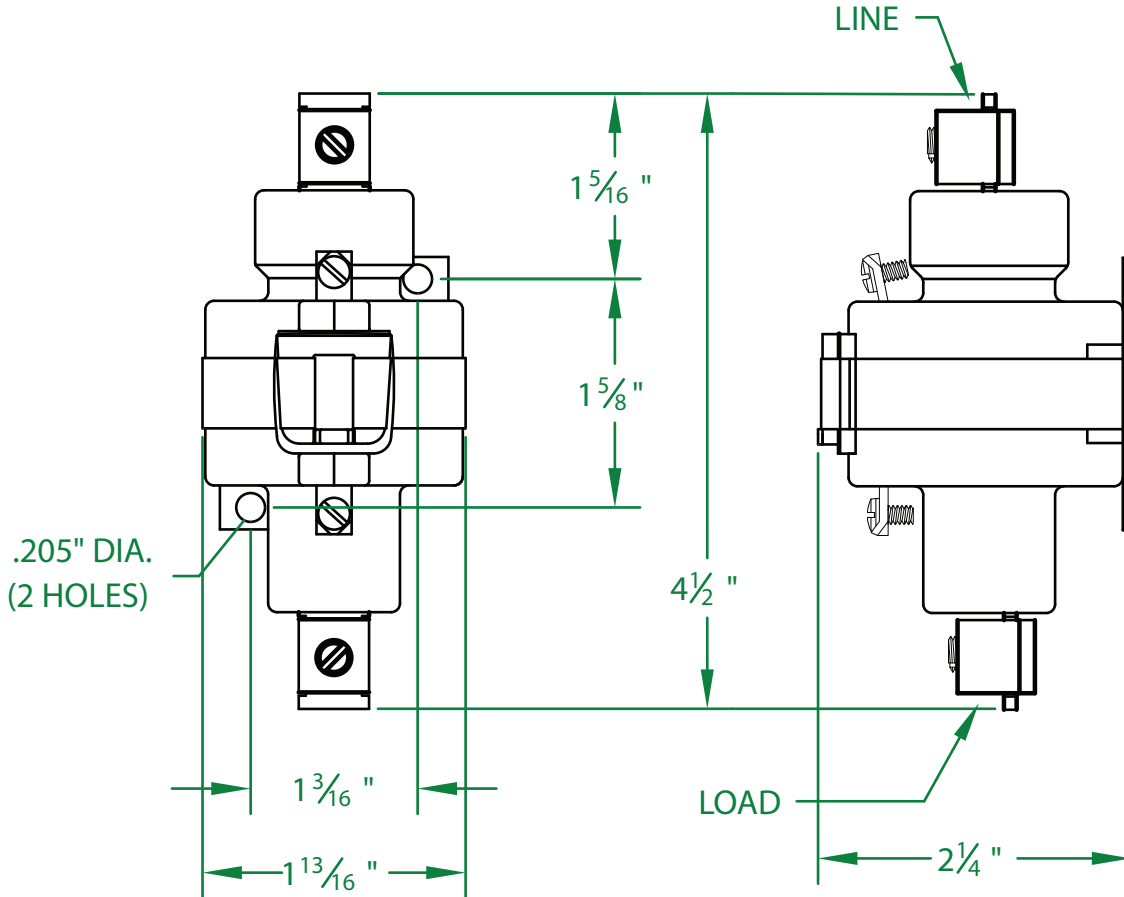

60NC-24A

* CONTACT RESISTANCE .002 ohms

* DIELECTRIC WITHSTAND 2,500 VAC RMS

* OPERATE TIME 30 MILLISECONDS

* RELEASE TIME 35 MILLISECONDS

* RATINGS:

CONTACTS: 60 AMP @ 480 VAC
RESISTIVE OR GENERAL PURPOSE

COIL: 24V 50/60 Hz

RESISTANCE: 36 Ω

CURRENT: 325 mA

VA: 7.8   WATTAGE: 5.3

* TEMPERATURE RANGE -35° TO +85° C

* COIL TERMINALS #6 BINDING HEAD SCREWS
TORQUE TO 7 IN-LB

* LOAD TERMINALS 2-8 AWG COMPRESSION TYPE
TORQUE TO 45 IN-LB

* SINGLE POLE / SINGLE THROW

* MAGNETICALLY ACTIVATED

* MERCURY CONTACTOR

* LIFE CYCLE ENDURANCE TESTS: U.L. 508 @ 100,00 & CSA 22.2 @ 250,000 CYCLES

Contactors - Relays - Switches

<http://www.mdious.com>