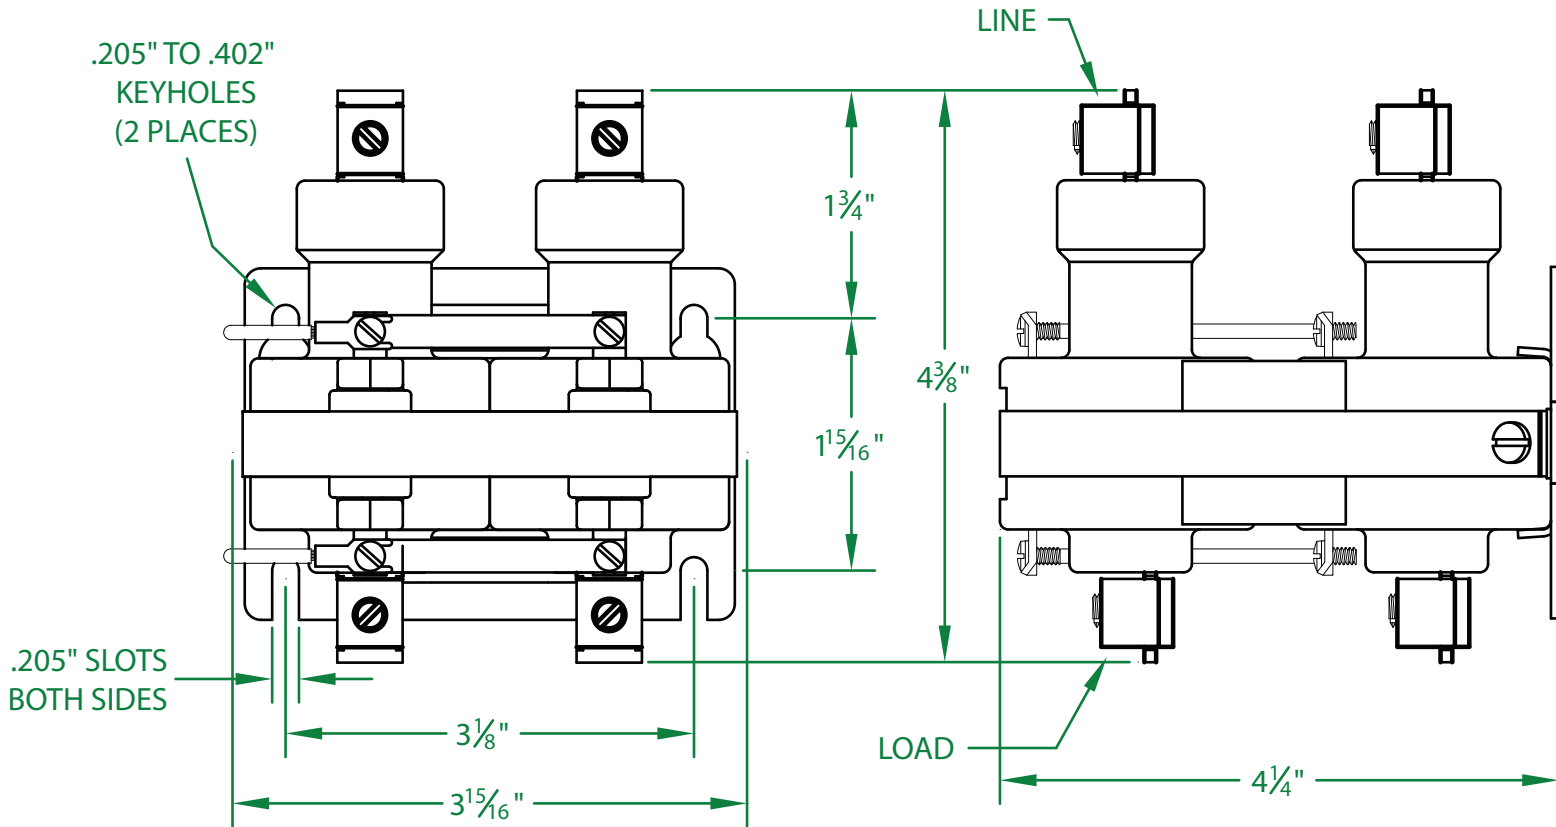

## 460NO-277AH-18

\* CONTACT RESISTANCE .002 ohms

\* DIELECTRIC WITHSTAND 2,500 VAC RMS

\* OPERATE TIME 50 MILLISECONDS

\* RELEASE TIME 80 MILLISECONDS

\* RATINGS:

CONTACTS: 60 AMP @ 480 VAC  
 RESISTIVE OR GENERAL PURPOSE  
 RESISTANCE: 1,975  $\Omega$   
 CURRENT: 76 mA  
 VA: 21.2 WATTAGE: 11.6

\* TEMPERATURE RANGE -35° TO +85° C

\* COIL TERMINALS #6 BINDING HEAD SCREWS  
TORQUE TO 7 IN-LB

\* LOAD TERMINALS 2-8 AWG COMPRESSION TYPE  
TORQUE TO 45 IN-LB

\* FOUR POLE / SINGLE THROW

\* STEEL STRAP (-18)