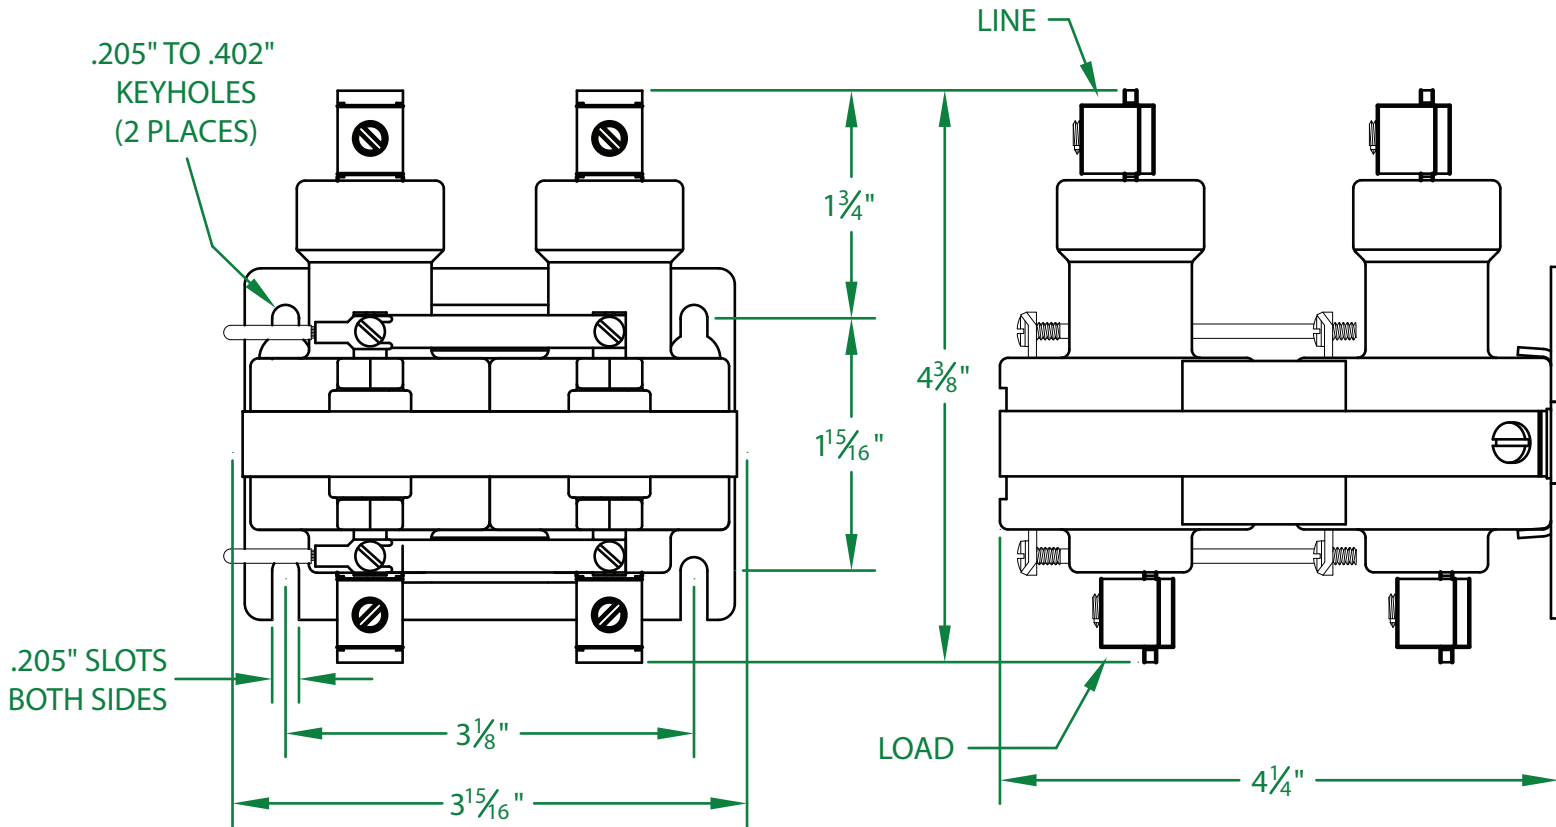

## 460NO-24AH-18

\* CONTACT RESISTANCE .002 ohms

\* DIELECTRIC WITHSTAND 2,500 VAC RMS

\* OPERATE TIME 50 MILLISECONDS

\* RELEASE TIME 80 MILLISECONDS

\* RATINGS:

CONTACTS: 60 AMP @ 480 VAC  
RESISTIVE OR GENERAL PURPOSE

COIL: 24V 50/60 Hz  
RESISTANCE: 12.5  $\Omega$

CURRENT: 1,036 mA  
VA: 24.8      WATTAGE: 13.6

\* TEMPERATURE RANGE -35° TO +85° C

\* COIL TERMINALS #6 BINDING HEAD SCREWS  
TORQUE TO 7 IN-LB

\* LOAD TERMINALS 2-8 AWG COMPRESSION TYPE  
TORQUE TO 45 IN-LB

\* FOUR POLE / SINGLE THROW

\* STEEL STRAP (-18)

\* MAGNETICALLY ACTIVATED

\* MERCURY CONTACTOR

\* LIFE CYCLE ENDURANCE TESTS: U.L. 508 @ 100,00 & CSA 22.2 @ 250,000 CYCLES

Contactors - Relays - Switches

<http://www.mdius.com>