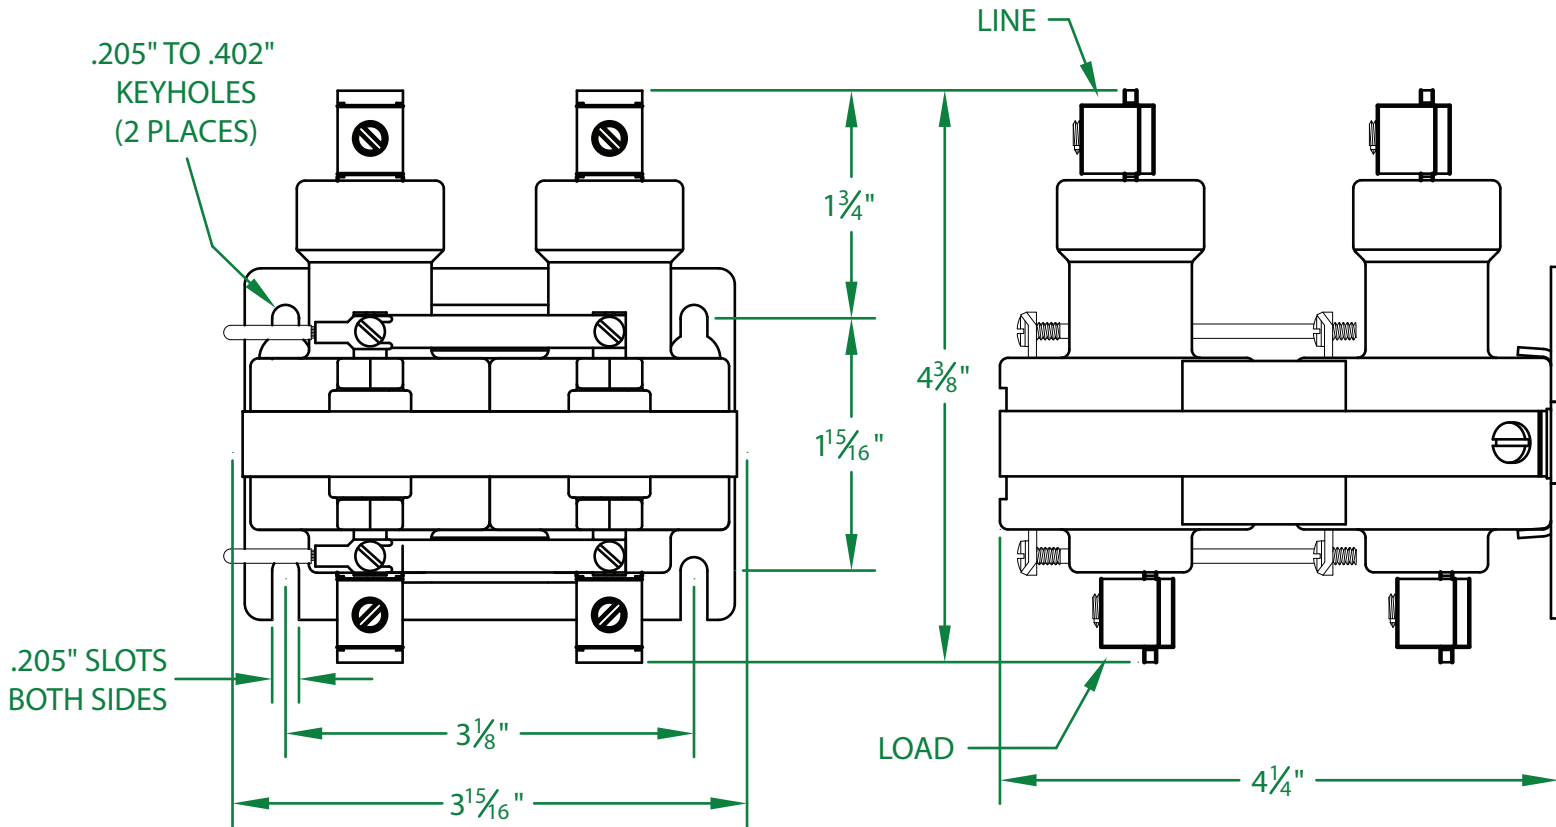

* CONTACT RESISTANCE .002 ohms

* DIELECTRIC WITHSTAND 2,500 VAC RMS

* OPERATE TIME 50 MILLISECONDS

* RELEASE TIME 80 MILLISECONDS

* RATINGS:

CONTACTS: 48 AMP @ 600 VAC
60 AMP @ 480 VAC
RESISTIVE

COIL: 24V 50/60 Hz
RESISTANCE: 12.5 Ω
CURRENT: 1,036 mA
VA: 24.8 WATTAGE: 13.6

* TEMPERATURE RANGE -35° TO +85° C

* COIL TERMINALS #6 BINDING HEAD SCREWS
TORQUE TO 7 IN-LB

* LOAD TERMINALS 2-8 AWG COMPRESSION TYPE
TORQUE TO 45 IN-LB

* FOUR POLE / SINGLE THROW

* STEEL STRAP (-18)

* MAGNETICALLY ACTIVATED