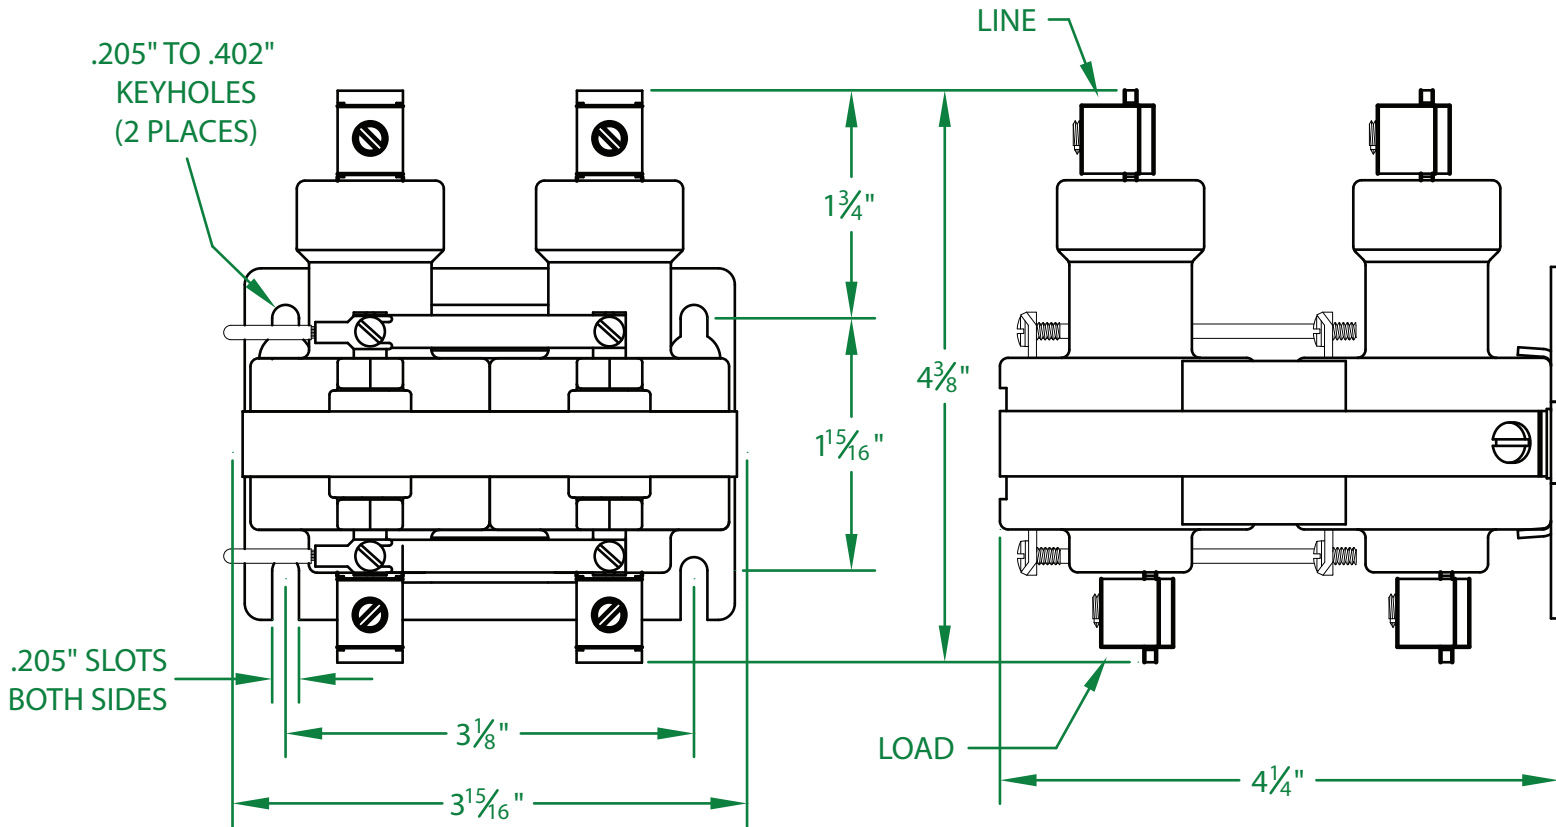

## 460NO-208AH-18

\* CONTACT RESISTANCE .002 ohms

\* DIELECTRIC WITHSTAND 2,500 VAC RMS

\* OPERATE TIME 50 MILLISECONDS

\* RELEASE TIME 80 MILLISECONDS

\* RATINGS:

CONTACTS: 60 AMP @ 480 VAC  
RESISTIVE OR GENERAL PURPOSE

COIL: 208V 50/60 Hz

RESISTANCE: 850  $\Omega$

CURRENT: 120 mA

VA: 21.2 WATTAGE: 11.6

\* TEMPERATURE RANGE -35° TO +85° C

\* COIL TERMINALS #6 BINDING HEAD SCREWS  
TORQUE TO 7 IN-LB

\* LOAD TERMINALS 2-8 AWG COMPRESSION TYPE  
TORQUE TO 45 IN-LB

\* FOUR POLE / SINGLE THROW

\* STEEL STRAP (-18)

\* MAGNETICALLY ACTIVATED

\* MERCURY CONTACTOR

\* LIFE CYCLE ENDURANCE TESTS: U.L. 508 @ 100,00 & CSA 22.2 @ 250,000 CYCLES

Contactors - Relays - Switches

<http://www.mdius.com>