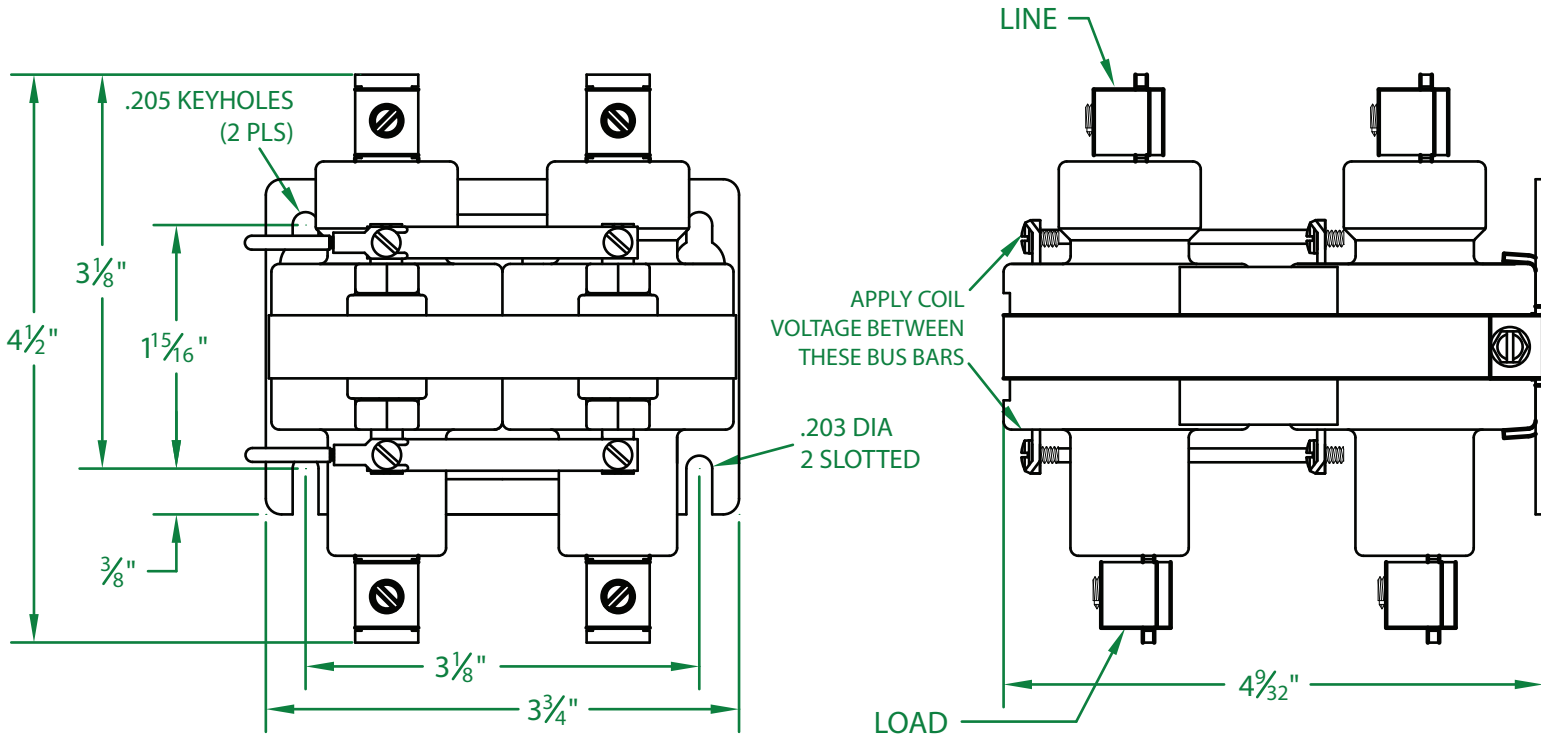

## 460NC-48D-18

\* CONTACT RESISTANCE .002 ohms

\* DIELECTRIC WITHSTAND 2,500 VAC RMS

\* OPERATE TIME 30 MILLISECONDS

\* RELEASE TIME 35 MILLISECONDS

\* RATINGS:

CONTACTS: 60 AMP @ 480 VAC  
RESISTIVE OR GENERAL PURPOSE

COIL: 48 V.D.C.  
RESISTANCE: 140 Ω

CURRENT: 344 mA  
VA: 16.4 WATTAGE: 16.4

\* TEMPERATURE RANGE -35° TO +85° C

\* COIL TERMINALS #6 BINDING HEAD SCREWS  
TORQUE TO 7 IN-LB

\* LOAD TERMINALS 2-8 AWG COMPRESSION TYPE  
TORQUE TO 45 IN-LB

\* FOUR POLE / SINGLE THROW

\* STEEL STRAP (-18)

\* MAGNETICALLY ACTIVATED

\* MERCURY CONTACTOR

\* LIFE CYCLE ENDURANCE TESTS: U.L. 508 @ 100,00 & CSA 22.2 @ 250,000 CYCLES

Contactors - Relays - Switches

<http://www.mdious.com>