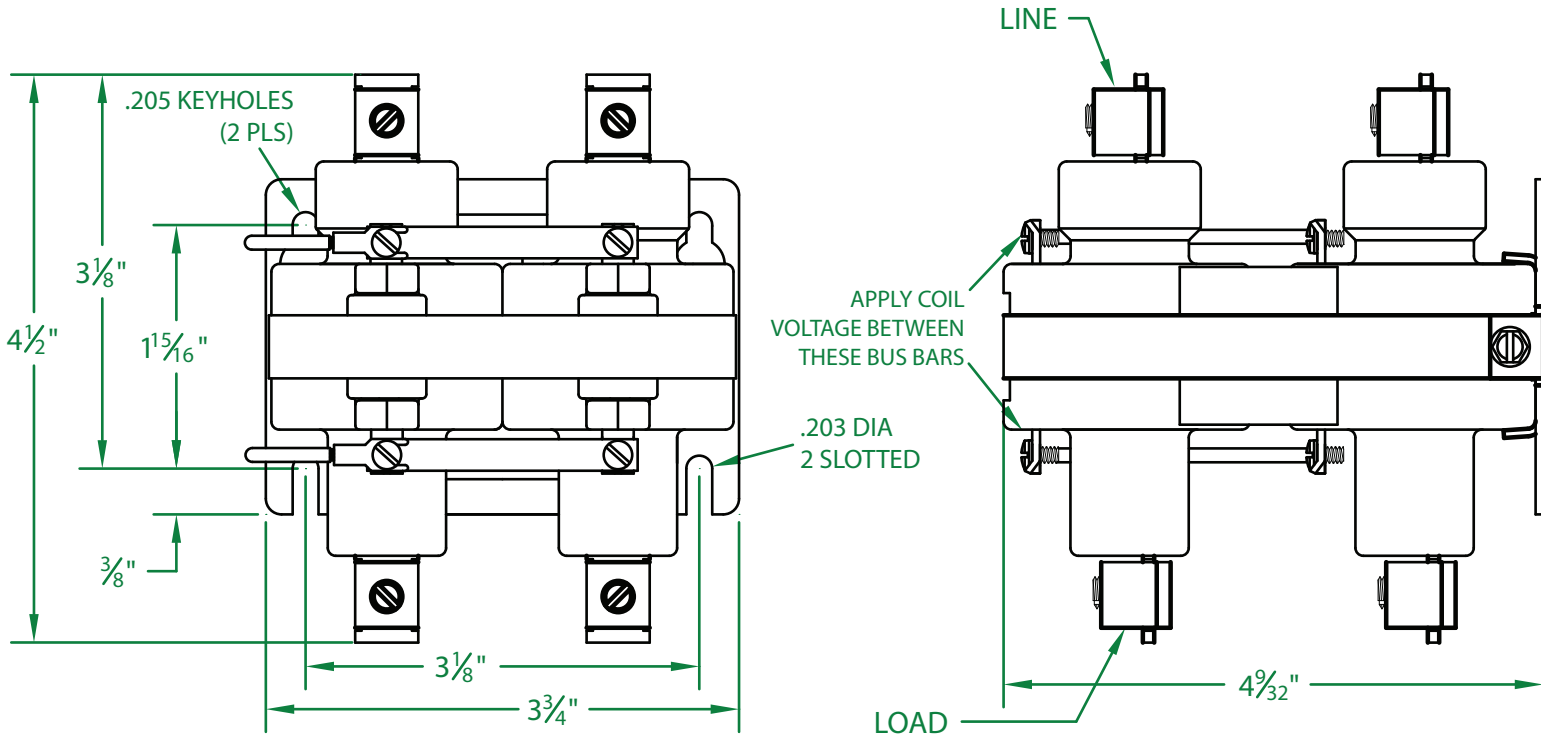

* CONTACT RESISTANCE .002 ohms

* DIELECTRIC WITHSTAND 2,500 VAC RMS

* OPERATE TIME 30 MILLISECONDS

* RELEASE TIME 35 MILLISECONDS

* RATINGS:

CONTACTS: 60 AMP @ 480 VAC
RESISTIVE OR GENERAL PURPOSE

COIL: 24 V.D.C.

RESISTANCE: 35 Ω

CURRENT: 684 mA

VA: 16.4 WATTAGE: 16.4

* TEMPERATURE RANGE -35° TO +85° C

* COIL TERMINALS #6 BINDING HEAD SCREWS
TORQUE TO 7 IN-LB

* LOAD TERMINALS 2-8 AWG COMPRESSION TYPE
TORQUE TO 45 IN-LB

* FOUR POLE / SINGLE THROW

* STEEL STRAP (-18)

* MAGNETICALLY ACTIVATED

* MERCURY CONTACTOR

* LIFE CYCLE ENDURANCE TESTS: U.L. 508 @ 100,00 & CSA 22.2 @ 250,000 CYCLES

Contactors - Relays - Switches

<http://www.mdious.com>