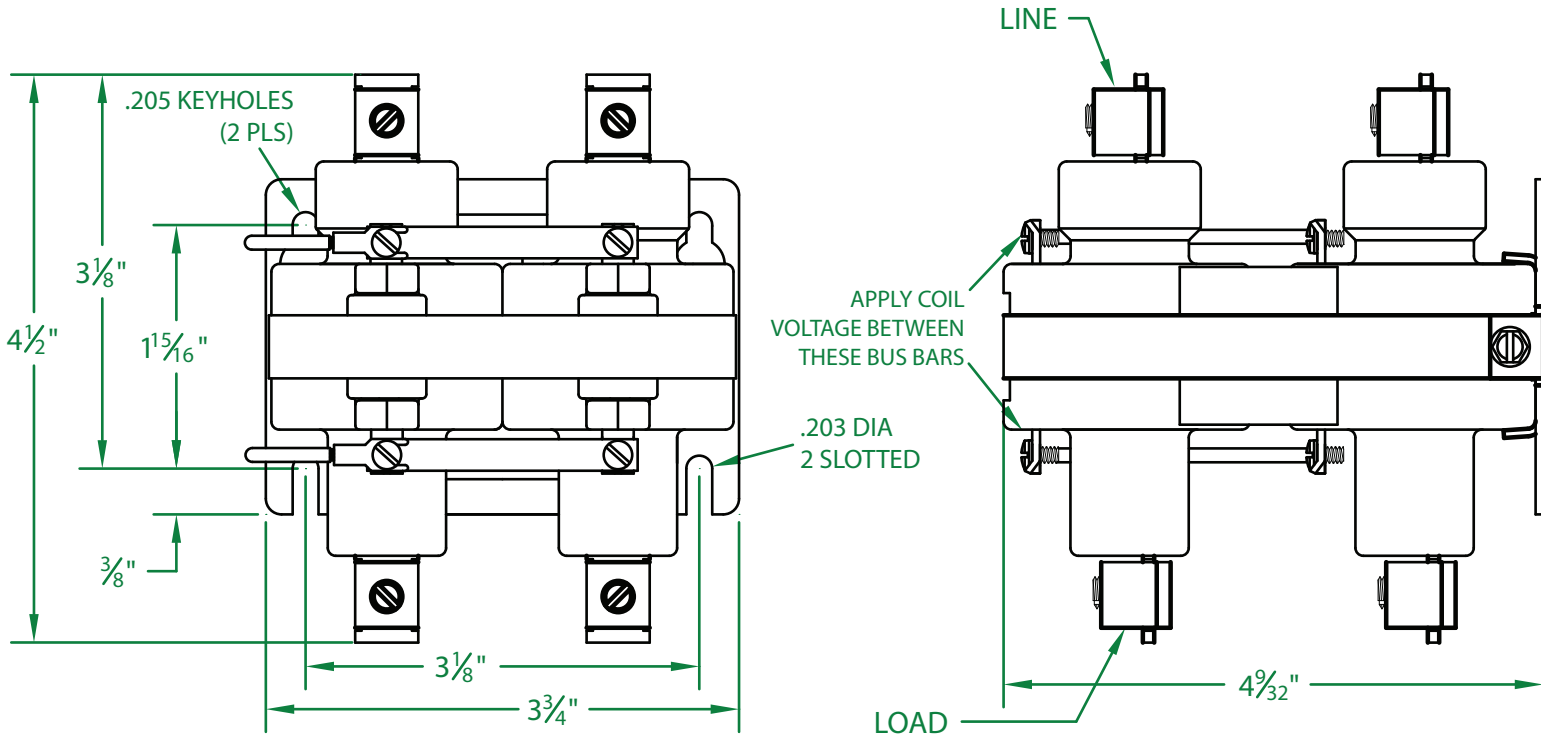

* CONTACT RESISTANCE .002 ohms

* DIELECTRIC WITHSTAND 2,500 VAC RMS

* OPERATE TIME 30 MILLISECONDS

* RELEASE TIME 35 MILLISECONDS

* RATINGS:

CONTACTS: 60 AMP @ 480 VAC
RESISTIVE OR GENERAL PURPOSE

COIL: 24V 50/60 Hz

RESISTANCE: 9 Ω

CURRENT: 1,300 mA

VA: 28 WATTAGE: 21.2

* TEMPERATURE RANGE -35° TO +85° C

* COIL TERMINALS #6 BINDING HEAD SCREWS
TORQUE TO 7 IN-LB

* LOAD TERMINALS 2-8 AWG COMPRESSION TYPE
TORQUE TO 45 IN-LB

* FOUR POLE / SINGLE THROW

* STEEL STRAP (-18)

* MAGNETICALLY ACTIVATED

* MERCURY CONTACTOR

* LIFE CYCLE ENDURANCE TESTS: U.L. 508 @ 100,00 & CSA 22.2 @ 250,000 CYCLES

Contactors - Relays - Switches

<http://www.mdious.com>