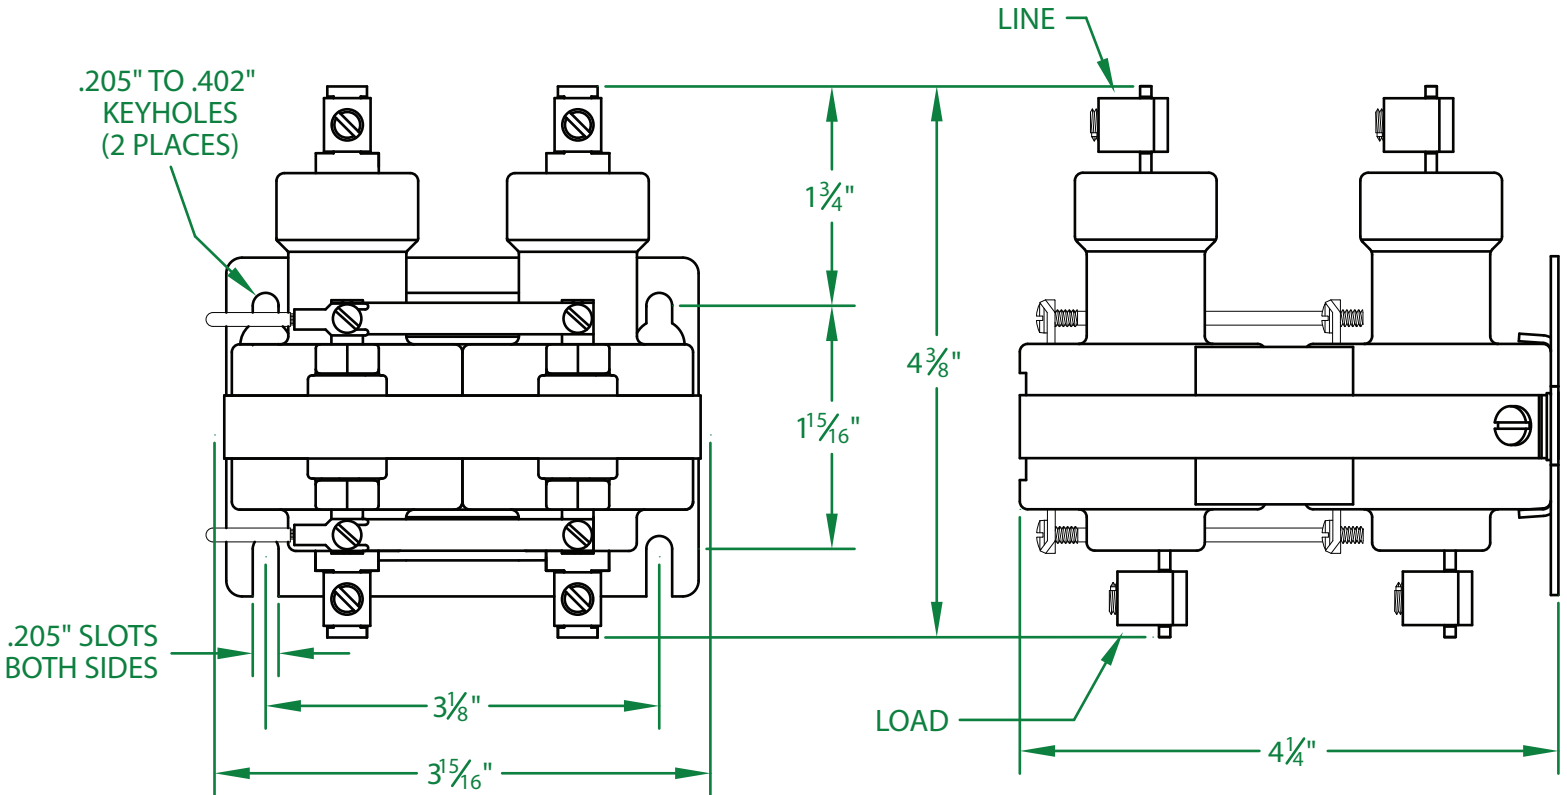

## 435NO-24DH-18

\* CONTACT RESISTANCE .003 ohms

\* DIELECTRIC WITHSTAND 2,500 VAC RMS

\* OPERATE TIME 50 MILLISECONDS

\* RELEASE TIME 80 MILLISECONDS

\* RATINGS:

CONTACTS: 35 AMP @ 480 VAC  
RESISTIVE OR GENERAL PURPOSE

COIL: 24 V.D.C.

RESISTANCE: 44  $\Omega$

CURRENT: 544 mA

VA: 13.2 WATTAGE: 13.2

\* TEMPERATURE RANGE -35° TO +85° C

\* COIL TERMINALS #6 BINDING HEAD SCREWS  
TORQUE TO 7 IN-LB

\* LOAD TERMINALS 4-14 AWG COMPRESSION TYPE  
TORQUE TO 31.5 IN-LB

\* FOUR POLE / SINGLE THROW

\* STEEL STRAP (-18)

\* MAGNETICALLY ACTIVATED

\* MERCURY CONTACTOR

\* LIFE CYCLE ENDURANCE TESTS: U.L. 508 @ 100,00 & CSA 22.2 @ 250,000 CYCLES

Contactors - Relays - Switches

<http://www.mdius.com>