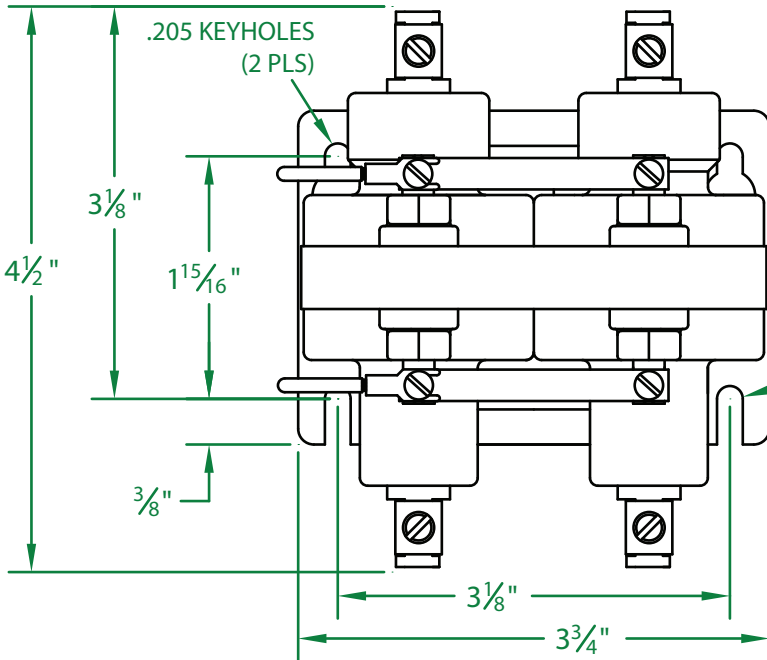

## 435NC-24D-18

\* CONTACT RESISTANCE .003 ohms

\* DIELECTRIC WITHSTAND 2,500 VAC RMS

\* OPERATE TIME 30 MILLISECONDS

\* RELEASE TIME 35 MILLISECONDS

\* RATINGS:

CONTACTS: 35 AMP @ 480 VAC  
RESISTIVE OR GENERAL PURPOSE

COIL: 24 V.D.C.

RESISTANCE: 44 Ω

CURRENT: 544 mA

VA: 13.2 WATTAGE: 13.2

\* TEMPERATURE RANGE -35° TO +85° C

\* COIL TERMINALS #6 BINDING HEAD SCREWS  
TORQUE TO 7 IN-LB

\* LOAD TERMINALS 4-14 AWG COMPRESSION TYPE  
TORQUE TO 31.5 IN-LB

\* FOUR POLE / SINGLE THROW

\* STEEL STRAP (-18)

\* MAGNETICALLY ACTIVATED

\* MERCURY CONTACTOR

\* LIFE CYCLE ENDURANCE TESTS: U.L. 508 @ 100,00 & CSA 22.2 @ 250,000 CYCLES

Contactors - Relays - Switches

<http://www.mdious.com>