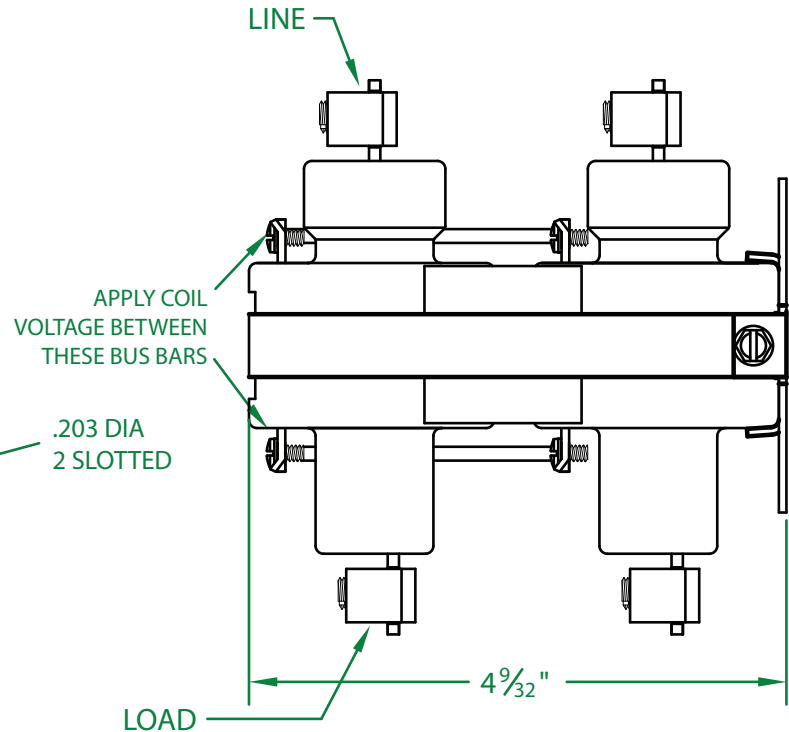

## 435NC-24D-18

\* CONTACT RESISTANCE .003 ohms

\* DIELECTRIC WITHSTAND 2,500 VAC RMS

\* OPERATE TIME 30 MILLISECONDS

\* RELEASE TIME 35 MILLISECONDS

\* RATINGS:

CONTACTS: 35 AMP @ 480 VAC  
RESISTIVE OR GENERAL PURPOSE

COIL: 24 V.D.C.

RESISTANCE: 44 Ω

CURRENT: 544 mA

VA: 13.2 WATTAGE: 13.2

\* TEMPERATURE RANGE -35° TO +85° C

\* COIL TERMINALS #6 BINDING HEAD SCREWS  
TORQUE TO 7 IN-LB

\* LOAD TERMINALS 4-14 AWG COMPRESSION TYPE  
TORQUE TO 31.5 IN-LB

\* FOUR POLE / SINGLE THROW

\* STEEL STRAP (-18)

\* MAGNETICALLY ACTIVATED

\* MERCURY CONTACTOR

\* LIFE CYCLE ENDURANCE TESTS: U.L. 508 @ 100,00 & CSA 22.2 @ 250,000 CYCLES

Contactors - Relays - Switches

<http://www.mdious.com>