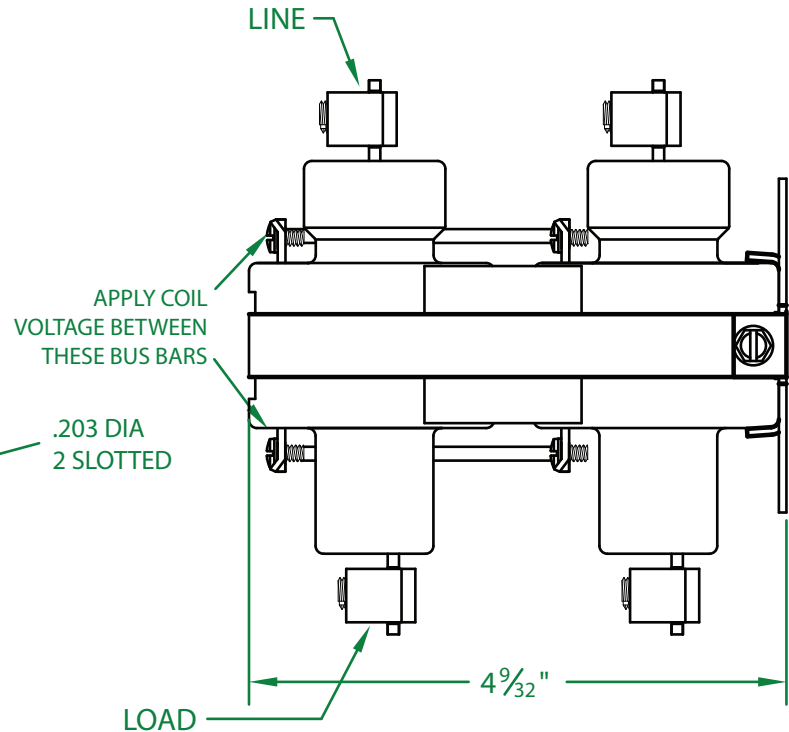

## 435NC-120A-18

\* CONTACT RESISTANCE .003 ohms

\* DIELECTRIC WITHSTAND 2,500 VAC RMS

\* OPERATE TIME 30 MILLISECONDS

\* RELEASE TIME 35 MILLISECONDS

\* RATINGS:

CONTACTS: 35 AMP @ 480 VAC  
RESISTIVE OR GENERAL PURPOSE

COIL: 120V 50/60 Hz

RESISTANCE: 215 Ω

CURRENT: 260 mA

VA: 31.2 WATTAGE: 14.4

\* TEMPERATURE RANGE -35° TO +85° C

\* COIL TERMINALS #6 BINDING HEAD SCREWS  
TORQUE TO 7 IN-LB

\* LOAD TERMINALS 4-14 AWG COMPRESSION TYPE  
TORQUE TO 31.5 IN-LB

\* FOUR POLE / SINGLE THROW

\* STEEL STRAP (-18)

\* MAGNETICALLY ACTIVATED

\* MERCURY CONTACTOR

\* LIFE CYCLE ENDURANCE TESTS: U.L. 508 @ 100,00 & CSA 22.2 @ 250,000 CYCLES

Contactors - Relays - Switches

<http://www.mdious.com>