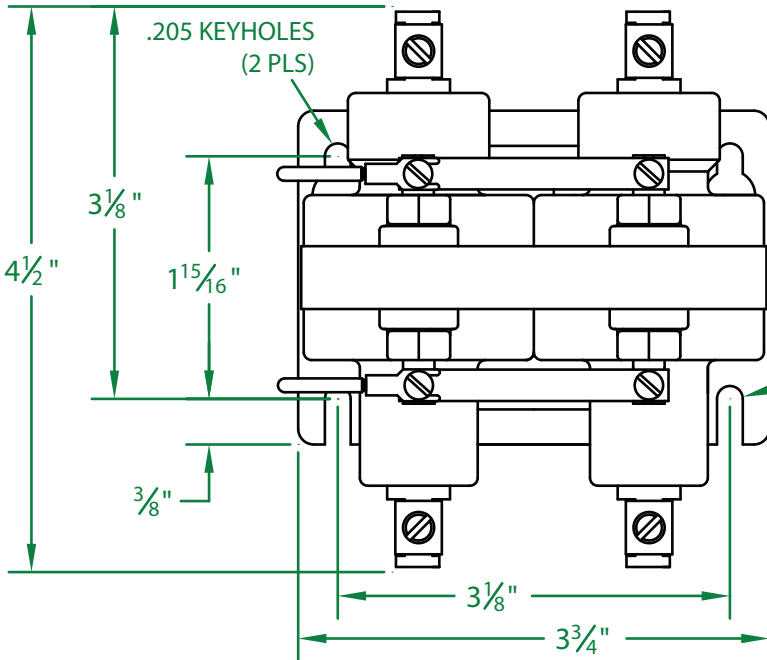

## 435NC-120A-18

\* CONTACT RESISTANCE .003 ohms

\* DIELECTRIC WITHSTAND 2,500 VAC RMS

\* OPERATE TIME 30 MILLISECONDS

\* RELEASE TIME 35 MILLISECONDS

\* RATINGS:

CONTACTS: 35 AMP @ 480 VAC  
RESISTIVE OR GENERAL PURPOSE

COIL: 120V 50/60 Hz

RESISTANCE: 215 Ω

CURRENT: 260 mA

VA: 31.2 WATTAGE: 14.4

\* TEMPERATURE RANGE -35° TO +85° C

\* COIL TERMINALS #6 BINDING HEAD SCREWS  
TORQUE TO 7 IN-LB

\* LOAD TERMINALS 4-14 AWG COMPRESSION TYPE  
TORQUE TO 31.5 IN-LB

\* FOUR POLE / SINGLE THROW

\* STEEL STRAP (-18)

\* MAGNETICALLY ACTIVATED

\* MERCURY CONTACTOR

\* LIFE CYCLE ENDURANCE TESTS: U.L. 508 @ 100,00 & CSA 22.2 @ 250,000 CYCLES

Contactors - Relays - Switches

<http://www.mdious.com>