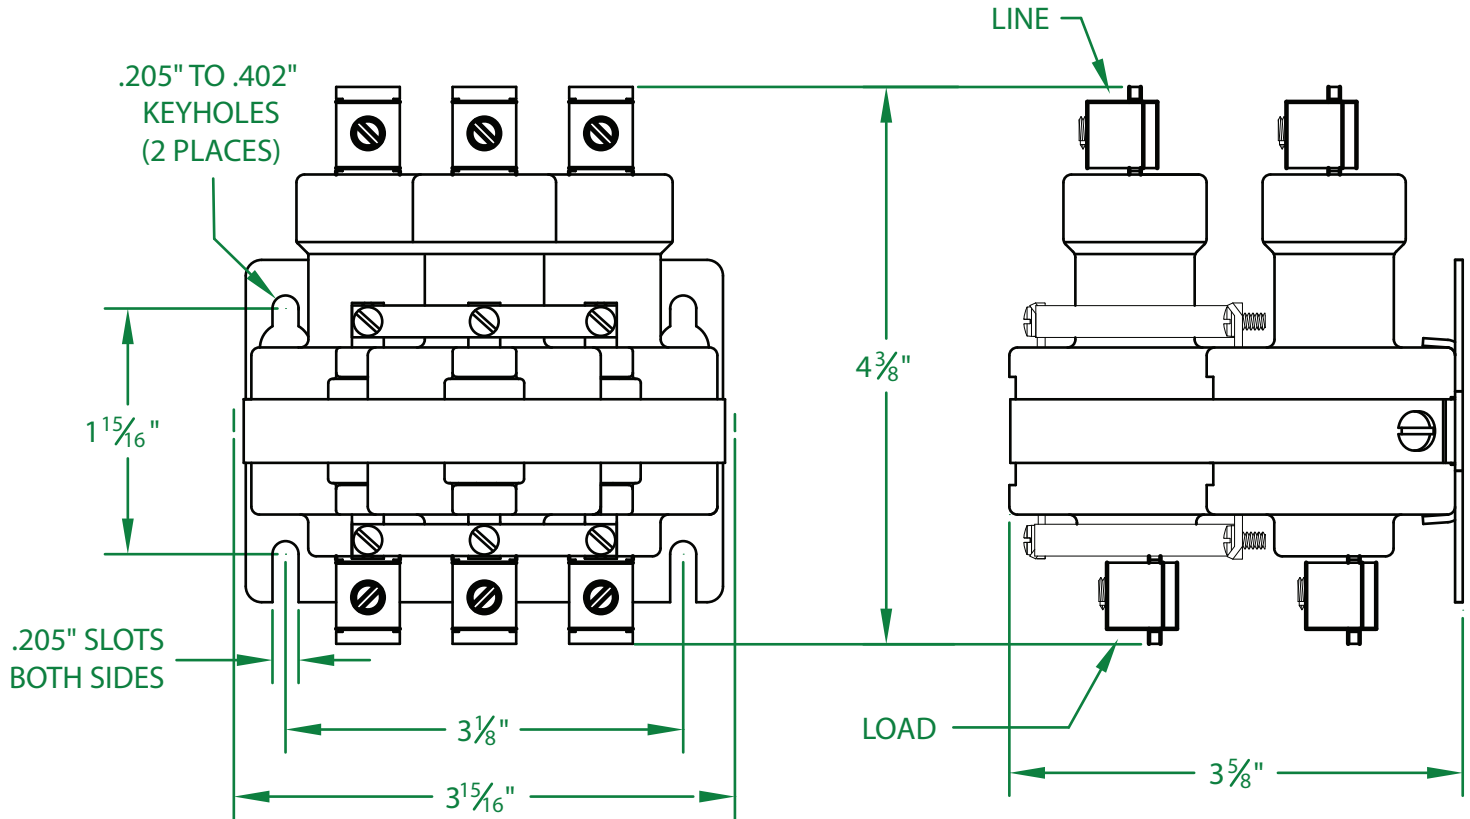

* CONTACT RESISTANCE .002 ohms

* DIELECTRIC WITHSTAND 2,500 VAC RMS

* OPERATE TIME 50 MILLISECONDS

* RELEASE TIME 80 MILLISECONDS

* RATINGS:

CONTACTS: 60 AMP @ 480 VAC
RESISTIVE OR GENERAL PURPOSE

COIL: 48 V.D.C.
RESISTANCE: 212 Ω

CURRENT: 225 mA
VA: 10.8 WATTAGE: 10.8

* TEMPERATURE RANGE -35° TO +85° C

* COIL TERMINALS #6 BINDING HEAD SCREWS
TORQUE TO 7 IN-LB

* LOAD TERMINALS 2-8 AWG COMPRESSION TYPE
TORQUE TO 45 IN-LB

* THREE POLE / SINGLE THROW

* STEEL STRAP (-18)

* MAGNETICALLY ACTIVATED

* MERCURY CONTACTOR

* LIFE CYCLE ENDURANCE TESTS: U.L. 508 @ 100,00 & CSA 22.2 @ 250,000 CYCLES

Contactors - Relays - Switches

<http://www.mdious.com>